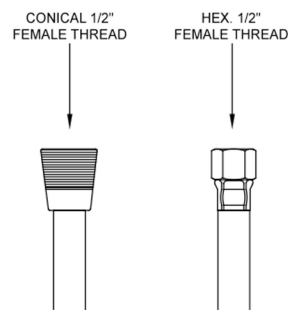

71" Reinforced White Vinyl Hose

Model #: 3071-RI

FEATURES:

- 71" Reinforced vinyl handshower hose
- 1/2" Female threads
- Brass hex nut is on one end of the hose, and a brass conical nut to hold the handshower is on the other end
- Attach handshower to conical end of hose
- Ideal for use in healthcare facilities
- Available in: WH ONLY

AVAILABLE FINISHES:

N/A

SPECIFICATION DRAWING:

RAINFORCED VINYL HANDSHOWER HOSE		
PART #	DESCRIPTION	LENGTH
3060-RI	REINFORCED VINYL HOSE 60"	60"
3071-RI	REINFORCED VINYL HOSE 71"	71"
3079-RI	REINFORCED VINYL HOSE 79"	79"
3096-RI	REINFORCED VINYL HOSE 96"	96"