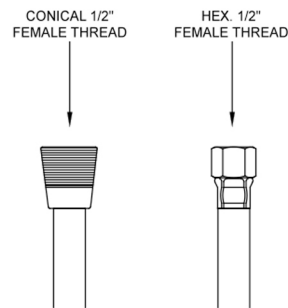

79" Reinforced White Vinyl Hose

Model #: 3079-RI

FEATURES:

- 79" Reinforced vinyl handshower hose
- 1/2" Female threads
- Brass hex nut is on one end of the hose, and a brass conical nut to hold the handshower is on the other end
- Attach handshower to conical end of hose
- Ideal for use in healthcare facilities
- Available in: WH ONLY

AVAILABLE FINISHES:

N/A

SPECIFICATION DRAWING:

RAINFORCED VINYL HANDSHOWER HOSE		
PART #	DESCRIPTION	LENGTH
3060-RI	REINFORCED VINYL HOSE 60"	60"
3071-RI	REINFORCED VINYL HOSE 71"	71"
3079-RI	REINFORCED VINYL HOSE 79"	79"
3096-RI	REINFORCED VINYL HOSE 96"	96"