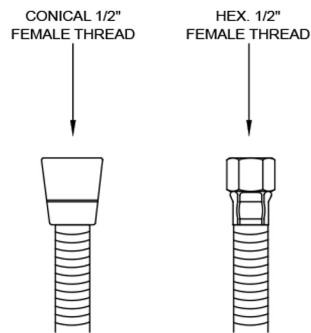

79" Stainless Steel Hose

Model #: 3079-SS

FEATURES:

- 79" Stainless steel handshower hose
- 1/2" Female threads
- Brass hex nut is on one end of the hose, and a brass conical nut to hold a handshower is on the other end
- Attach handshower to conical end of hose
- Ideal for commercial applications
- Available in STAINLESS STEEL ONLY

AVAILABLE FINISHES:

N/A

SPECIFICATION DRAWING:

STAINLESS STEEL HANDSHOWER HOSE		
PART #	DESCRIPTION	LENGTH
3040-SS	STAINLESS STEEL HOSE 40"	40"
3060-SS	STAINLESS STEEL HOSE 60"	60"
3071-SS	STAINLESS STEEL HOSE 71"	71"
3079-SS	STAINLESS STEEL HOSE 79"	79"
3096-SS	STAINLESS STEEL HOSE 96"	96"