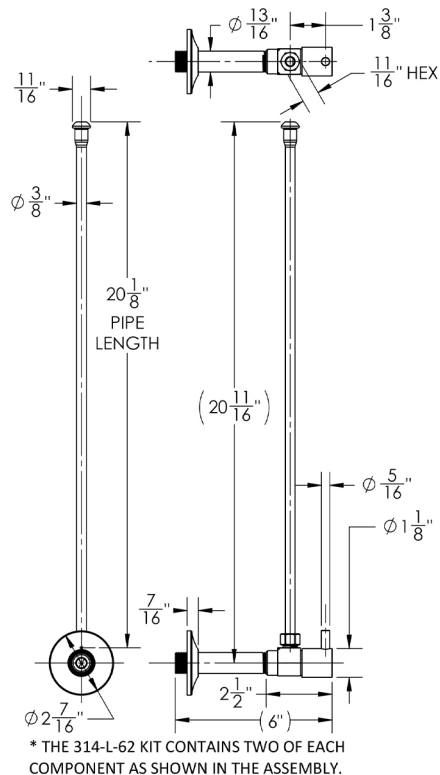

Quarter Turn Ceramic Disc Angle Pattern 1/2" IPS x 3/8" O.D. Faucet Supply Kit with Contempo Lever Handle and 20" Supply Tubes

Model #: 314-L-62-

FEATURES:

- Complete Faucet Supply Kit
- Kit contains:
- (2) Quarter Turn Ceramic Disc Angle Pattern 1/2" IPS x 3/8" O.D. Supply Valve with Contempo Lever Handle P/N 314-L
- (2) 20" Copper Supply Tube P/N 662
- (2) Escutcheons P/N 741
- (2) 1/2" Brass Nipples P/N 801-12.4

SPECIFICATION DRAWING:

AVAILABLE HANDLES: