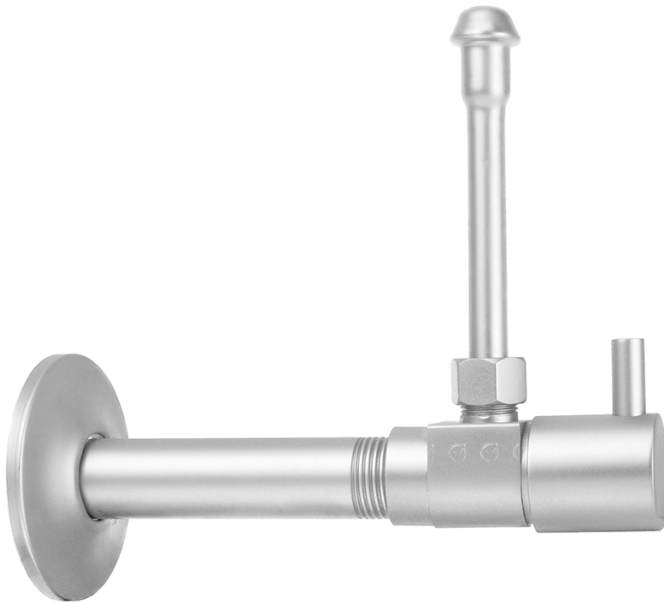

Quarter Turn Ceramic Disc Angle Pattern 1/2" IPS x 3/8" O.D. Faucet Supply Kit with Contempo Lever Handle and 20" Supply Tubes

Model #: 314-L-62-

FEATURES:

- Complete Faucet Supply Kit
- Kit contains:
- (2) Quarter Turn Ceramic Disc Angle Pattern 1/2" IPS x 3/8" O.D. Supply Valve with Contempo Lever Handle P/N 314-L
- (2) 20" Copper Supply Tube P/N 662
- (2) Escutcheons P/N 741
- (2) 1/2" Brass Nipples P/N 801-12.4

AVAILABLE FINISHES:

Polished Chrome (PCH)	Satin Chrome (SC)	Bronze Umber (BU)
Satin Nickel (SN)	Pewter (PEW)	Caramel Bronze (CB)
Polished Nickel (PN)	Antique Brass (AB)	Antique Copper (ACU)
Oil-Rubbed Bronze (ORB)	Polished Brass (PB)	Polished Copper (PCU)
Vintage Bronze (VB)	Satin Brass (SB)	Matte Black (MBK)
Satin Gold (SG)	Polished Gold (PG)	Black Nickel (BKN)
White (WH)	Unlacquered Brass (ULB)	Satin Cooper (SCU)
Almond (ALD)	Amber (AMB)	Azure Blue (AZB)
Coral (COR)	Mint Green (GRN)	Stone Grey (GRY)
Lilac (LAC)	Light Blue (LBL)	Limon (LIM)
Plum (PLM)	Pink (PNK)	Red (RED)
Graphite (GPH)	Aged Unlacquered Brass (AUB)	

SPECIFICATION DRAWING:

AVAILABLE HANDLES: