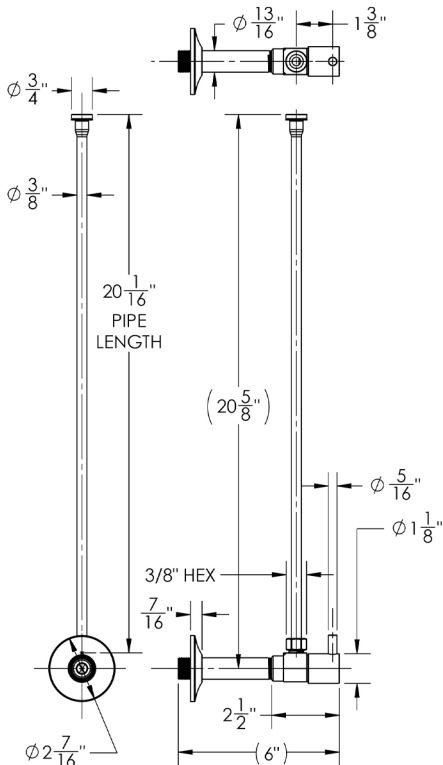

Quarter Turn Ceramic Disc Angle Pattern 1/2" IPS x 3/8" O.D. Toilet Supply Kit with Contempo Lever Handle and 20" Supply Tube

Model #: 314-L-72-

FEATURES:

- Complete Faucet Supply Kit
- Kit contains:
 - (2) Quarter Turn Ceramic Disc Angle Pattern 1/2" IPS x 3/8" O.D. Supply Valve with Contempo Lever Handle P/N 314-L
 - (1) 20" Copper Supply Tube P/N 772 (1) Escutcheons P/N 741 (1) 1/2" Brass Nipples P/N 801-12.4

SPECIFICATION DRAWING:

AVAILABLE HANDLES: