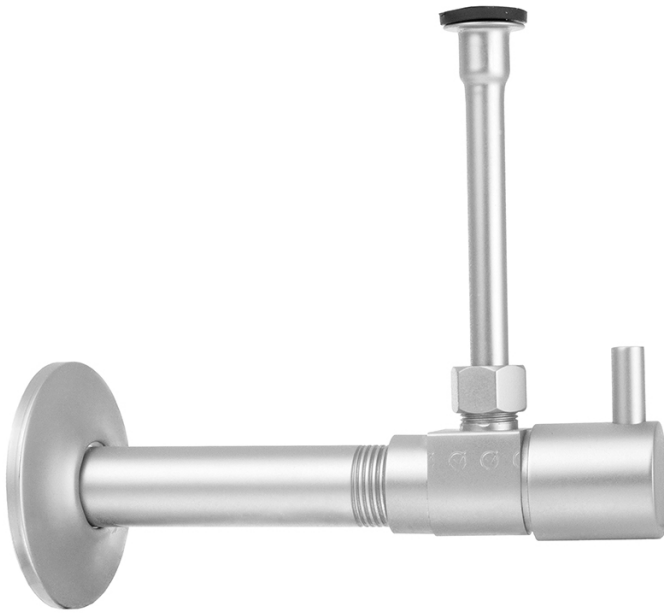

Quarter Turn Ceramic Disc Angle Pattern 1/2" IPS x 3/8" O.D. Toilet Supply Kit with Contempo Lever Handle and 20" Supply Tube

Model #: 314-L-72-

FEATURES:

- Complete Faucet Supply Kit
- Kit contains:
 - (2) Quarter Turn Ceramic Disc Angle Pattern 1/2" IPS x 3/8" O.D. Supply Valve with Contempo Lever Handle P/N 314-L
 - (1) 20" Copper Supply Tube P/N 772 (1) Escutcheons P/N 741 (1) 1/2" Brass Nipples P/N 801-12.4

AVAILABLE FINISHES:

Polished Chrome (PCH)	Satin Chrome (SC)	Bronze Umber (BU)
Satin Nickel (SN)	Pewter (PEW)	Caramel Bronze (CB)
Polished Nickel (PN)	Antique Brass (AB)	Antique Copper (ACU)
Oil-Rubbed Bronze (ORB)	Polished Brass (PB)	Polished Copper (PCU)
Vintage Bronze (VB)	Satin Brass (SB)	Matte Black (MBK)
Satin Gold (SG)	Polished Gold (PG)	Black Nickel (BKN)
White (WH)	Unlacquered Brass (ULB)	Satin Cooper (SCU)
Almond (ALD)	Amber (AMB)	Azure Blue (AZB)
Coral (COR)	Mint Green (GRN)	Stone Grey (GRY)
Lilac (LAC)	Light Blue (LBL)	Limon (LIM)
Plum (PLM)	Pink (PNK)	Red (RED)
Graphite (GPH)	Aged Unlacquered Brass (AUB)	

SPECIFICATION DRAWING:

AVAILABLE HANDLES: