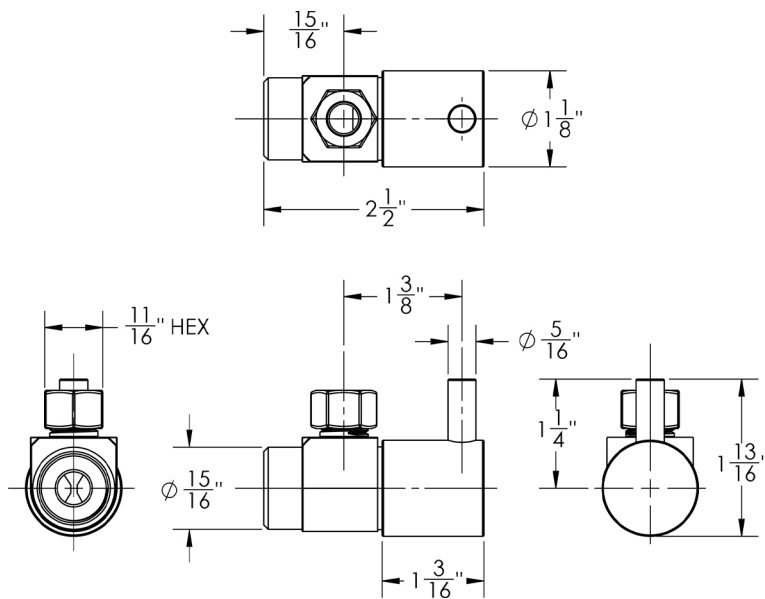

SPECIFICATION DRAWING: