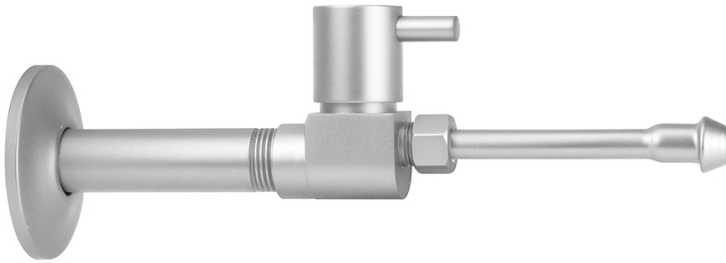

Quarter Turn Ceramic Disc Angle Pattern 1/2" IPS x 3/8" O.D. Faucet Supply Kit with Contempo Lever Handle and 20" Supply Tubes

Model #: 315-L-62-

FEATURES:

- Complete Faucet Supply Kit
- Kit contains:
 - (2) Quarter Turn Ceramic Disc Angle Pattern 1/2" IPS x 3/8" O.D. Compression Supply Valve with Contempo Lever Handle P/N 315-L (2) 20" Copper Supply Tube P/N 662 (2) Escutcheons P/N 741 (2) 1/2" Brass Nipples P/N 801-12.4

AVAILABLE FINISHES:

Polished Chrome (PCH)	Satin Chrome (SC)	Bronze Umber (BU)
Satin Nickel (SN)	Pewter (PEW)	Caramel Bronze (CB)
Polished Nickel (PN)	Antique Brass (AB)	Antique Copper (ACU)
Oil-Rubbed Bronze (ORB)	Polished Brass (PB)	Polished Copper (PCU)
Vintage Bronze (VB)	Satin Brass (SB)	Matte Black (MBK)
Satin Gold (SG)	Polished Gold (PG)	Black Nickel (BKN)
White (WH)	Unlacquered Brass (ULB)	Satin Cooper (SCU)
Almond (ALD)	Amber (AMB)	Azure Blue (AZB)
Coral (COR)	Mint Green (GRN)	Stone Grey (GRY)
Lilac (LAC)	Light Blue (LBL)	Limon (LIM)
Plum (PLM)	Pink (PNK)	Red (RED)
Graphite (GPH)	Aged Unlacquered Brass (AUB)	