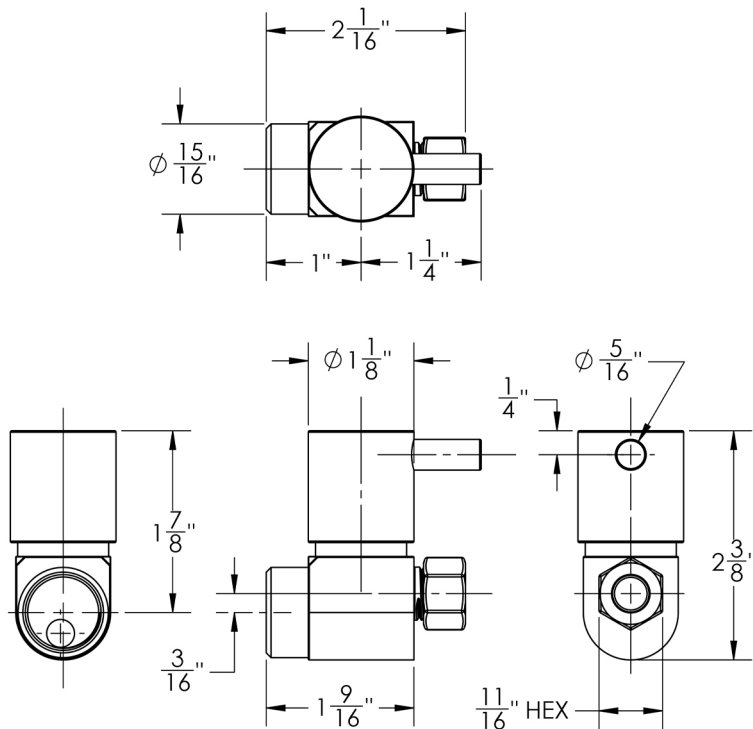

# Quarter Turn Ceramic Disc Straight 1/2" IPS x 3/8" O.D. Supply Valve with Contempo Lever Handle

Model #: 315-L-

## FEATURES:

- Straight pattern IPS x 3/8" O.D. 1/4 turn ceramic disc cartridge
- 1/2" IPS inlet x 3/8" O.D. outlet
- All brass body

For additional escutcheons see 6007, 6015, 7118 or Sure Grip escutcheons & accessories section

## SPECIFICATION DRAWING: