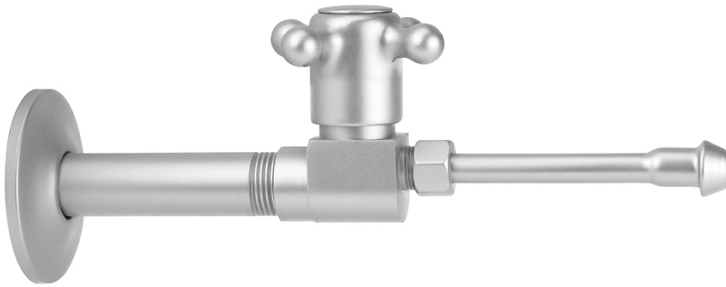

Quarter Turn Ceramic Disc Straight 1/2" IPS x 3/8" O.D. Faucet Supply Valve Kit with Cross Handle and 20" Supply Tubes

Model #: 315-X-62-

FEATURES:

- Complete Faucet Supply Kit
- Kit contains:
 - (2) Quarter Turn Ceramic Disc Angle Pattern 1/2" IPS x 3/8" O.D. Compression Supply Valve with Contempo Lever Handle P/N 315-X (2) 20" Copper Supply Tube P/N 662 (2) Escutcheons P/N 741 (2) 1/2" Brass Nipples P/N 801-12.4

AVAILABLE FINISHES:

Polished Chrome (PCH)	Satin Chrome (SC)	Bronze Umber (BU)
Satin Nickel (SN)	Pewter (PEW)	Caramel Bronze (CB)
Polished Nickel (PN)	Antique Brass (AB)	Antique Copper (ACU)
Oil-Rubbed Bronze (ORB)	Polished Brass (PB)	Polished Copper (PCU)
Vintage Bronze (VB)	Satin Brass (SB)	Matte Black (MBK)
Satin Gold (SG)	Polished Gold (PG)	Black Nickel (BKN)
White (WH)	Unlacquered Brass (ULB)	Satin Cooper (SCU)
Almond (ALD)	Amber (AMB)	Azure Blue (AZB)
Coral (COR)	Mint Green (GRN)	Stone Grey (GRY)
Lilac (LAC)	Light Blue (LBL)	Limon (LIM)
Plum (PLM)	Pink (PNK)	Red (RED)
Graphite (GPH)	Aged Unlacquered Brass (AUB)	