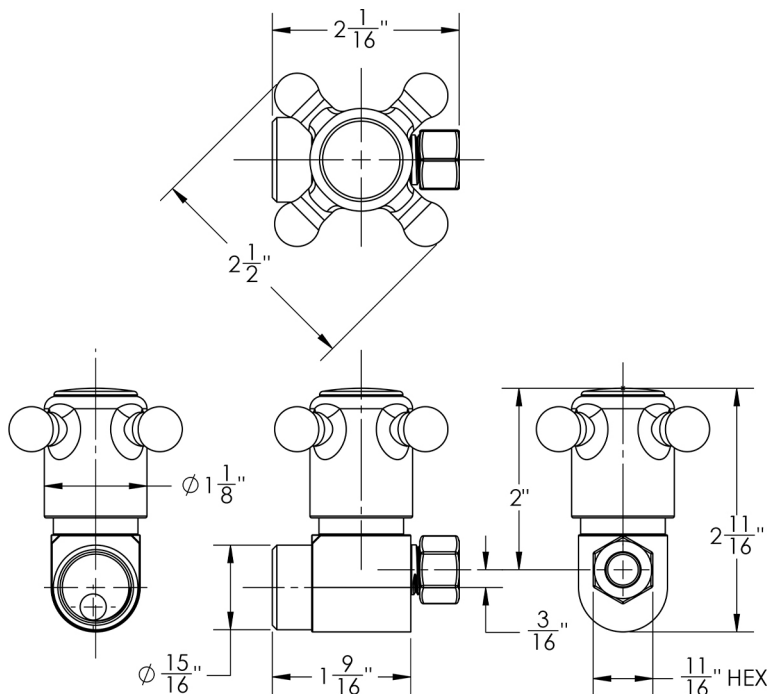

Quarter Turn Ceramic Disc Straight 1/2" IPS x 3/8" O.D. Supply Valve with Cross Handle

Model #: 315-X-

FEATURES:

- Straight pattern IPS x 3/8" O.D. 1/4 turn ceramic disc cartridge
- 1/2" IPS inlet x 3/8" O.D. outlet
- All brass body"

SPECIFICATION DRAWING:

AVAILABLE HANDLES: