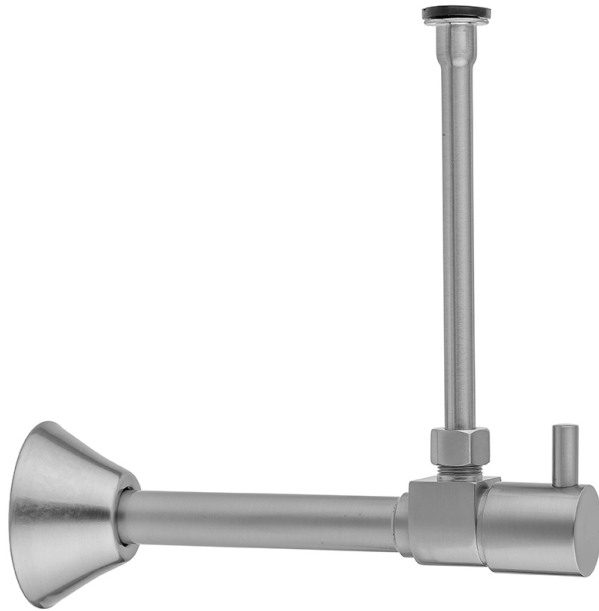

Quarter Turn Ceramic Disc Angle Pattern 1/2" Copper (Sweat fit) x 3/8" O.D. Toilet Supply Kit with Contempo Lever Handle and 20" Supply Tube  
**Model #: 316-L-72-**

**FEATURES:**

- Complete Toilet Supply Kit
- Kit contains:
  - (1) Quarter Turn Ceramic Disc Angle Pattern 1/2" Copper (Sweat fit) x 3/8" O.D. Supply Valve with Contempo Lever Handle P/N 316-L
  - (1) 20" Copper Supply Tube P/N 772
  - (1) Bell Escutcheon P/N 7116
  - Not available in ULB

**AVAILABLE FINISHES:**

Polished Chrome (PCH)	Satin Chrome (SC)	Bronze Umber (BU)
Satin Nickel (SN)	Pewter (PEW)	Caramel Bronze (CB)
Polished Nickel (PN)	Antique Brass (AB)	Antique Copper (ACU)
Oil-Rubbed Bronze (ORB)	Polished Brass (PB)	Polished Copper (PCU)
Vintage Bronze (VB)	Satin Brass (SB)	Matte Black (MBK)
Satin Gold (SG)	Polished Gold (PG)	Black Nickel (BKN)
White (WH)	Satin Cooper (SCU)	Almond (ALD)
Amber (AMB)	Azure Blue (AZB)	Coral (COR)
Mint Green (GRN)	Stone Grey (GRY)	Lilac (LAC)
Light Blue (LBL)	Limon (LIM)	Plum (PLM)
Pink (PNK)	Red (RED)	Graphite (GPH)
Aged Unlacquered Brass (AUB)		

**SPECIFICATION DRAWING:**

COMPONENTS	
DESCRIPTION	QTY:
ANGLE VALVE - CONTEMPO LEVER HANDLE	1
20" X 3/8" O.D. SUPPLY TUBE	1
ESCUTCHEON	1

**AVAILABLE HANDLES:**