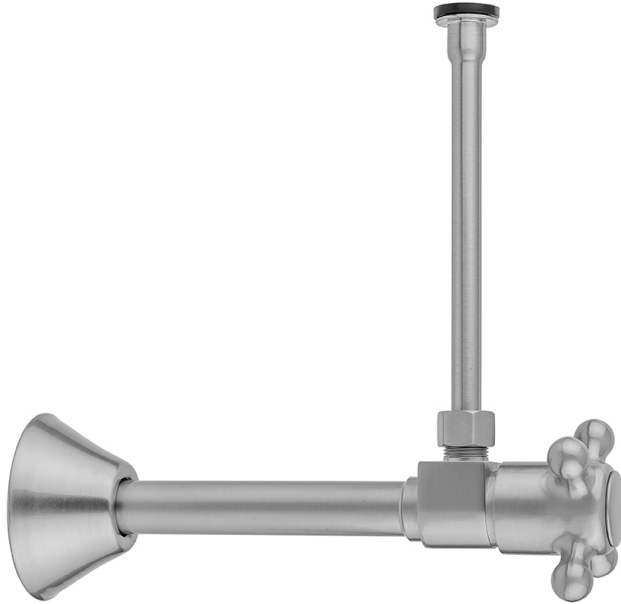

# Quarter Turn Ceramic Disc Angle Pattern 1/2" Copper (Sweat fit) x 3/8" O.D. Toilet Supply Kit with Cross Handle and 20" Supply Tube

**Model #: 316-X-72-**

**FEATURES:**

- Complete Toilet Supply Kit
- Kit contains:
  - (1) Quarter Turn Ceramic Disc Angle Pattern 1/2" Copper (Sweat fit) x 3/8" O.D. Supply Valve with Cross Handle P/N 316-X
  - (1) 20" Copper Supply Tube P/N 772
  - (1) Bell Escutcheon P/N 7116
  - Not available in ULB

**AVAILABLE FINISHES:**

- |                              |                     |                       |
|------------------------------|---------------------|-----------------------|
| Polished Chrome (PCH)        | Satin Chrome (SC)   | Bronze Umber (BU)     |
| Satin Nickel (SN)            | Pewter (PEW)        | Caramel Bronze (CB)   |
| Polished Nickel (PN)         | Antique Brass (AB)  | Antique Copper (ACU)  |
| Oil-Rubbed Bronze (ORB)      | Polished Brass (PB) | Polished Copper (PCU) |
| Vintage Bronze (VB)          | Satin Brass (SB)    | Matte Black (MBK)     |
| Satin Gold (SG)              | Polished Gold (PG)  | Black Nickel (BKN)    |
| White (WH)                   | Satin Cooper (SCU)  | Almond (ALD)          |
| Amber (AMB)                  | Azure Blue (AZB)    | Coral (COR)           |
| Mint Green (GRN)             | Stone Grey (GRY)    | Lilac (LAC)           |
| Light Blue (LBL)             | Limon (LIM)         | Plum (PLM)            |
| Pink (PNK)                   | Red (RED)           | Graphite (GPH)        |
| Aged Unlacquered Brass (AUB) |                     |                       |

**SPECIFICATION DRAWING:**

COMPONENTS	
DESCRIPTION	QTY:
ANGLE VALVE - STANDARD CROSS HANDLE	1
20" X 3/8" O.D. SUPPLY TUBE	1
ESCUTCHEON	1

**AVAILABLE HANDLES:**