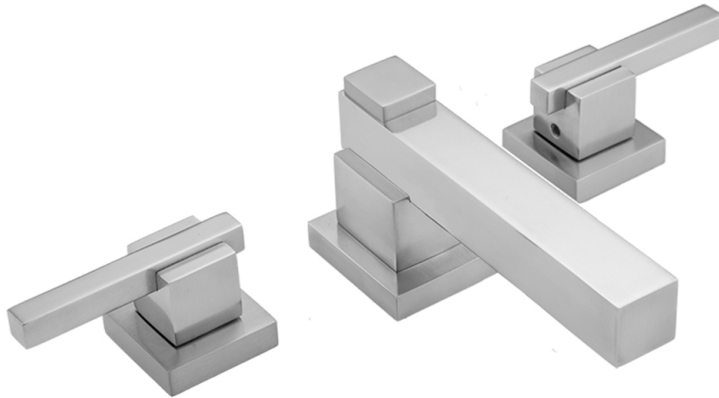

## CUBIX® Faucet with CUBIX® Lever Handles - 1.2 GPM

Model #: 3204-T670-1.2-

### FEATURES:

- All brass 8" - 12" widespread faucet includes brass pop-up drain with overflow
- 1/4 turn ceramic valves
- Stationary Spout
- Available Flow Rates: 1.5, 1.2 & 0.5 GPM. Additional flow rate (aerator) options available. Contact JACLO
- 5 1/2" spout reach center to center
- Spout Hole Size Min-Max: 1 5/8" - 2"
- Valve Hole Size Min-Max: 1 1/8" - 1 5/8"
- For additional drain options refer to lavatory drain section or visit [jaclo.com](http://jaclo.com)
- Not available in BKN, PCU, PG, SG, WH, JACLO=COLOR