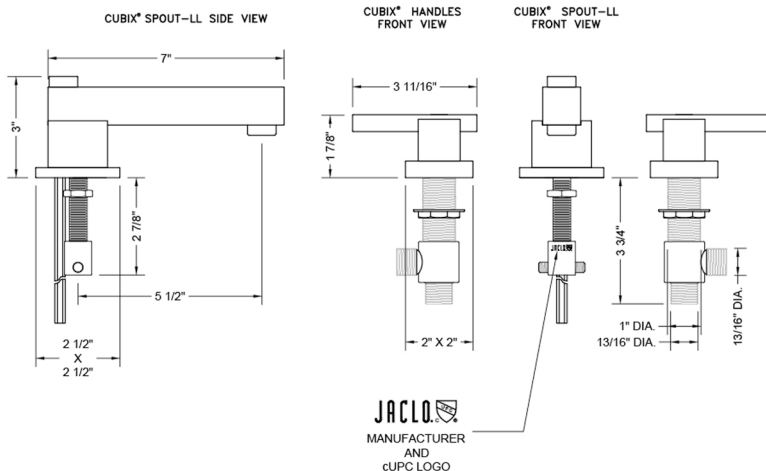

SPECIFICATION DRAWING:

AVAILABLE HANDLES:

COMPLIANCES:

Complies with: ASME A112.18.1-2012/CSA B125.1-12