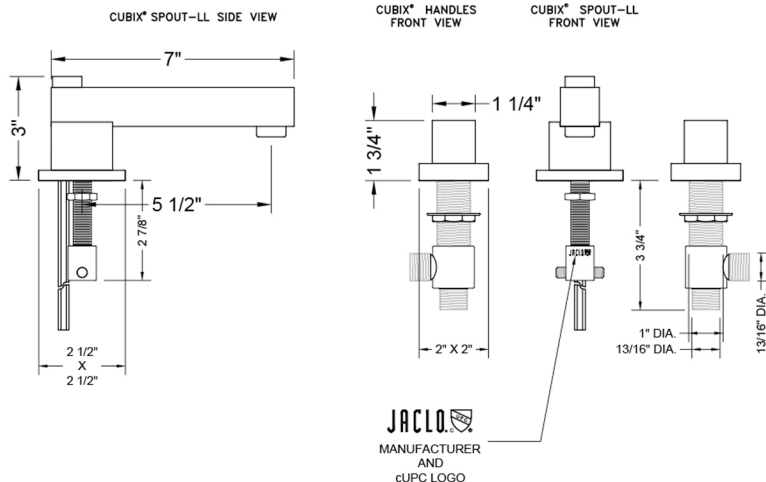

### FEATURES:

- All brass 8" - 12" widespread faucet includes brass pop-up drain with overflow
- 1/4 turn ceramic valves
- Stationary Spout
- Available Flow Rates: 1.5, 1.2 & 0.5 GPM. Additional flow rate (aerator) options available. Contact JACLO
- 5 1/2" spout reach center to center
- Spout Hole Size Min-Max: 1 5/8" - 2"
- Valve Hole Size Min-Max: 1 1/8" - 1 5/8"
- For additional drain options refer to lavatory drain section or visit [jaclo.com](http://jaclo.com)
- Not available in BKN, PCU, PG, SG, WH, JACLO=COLOR

### SPECIFICATION DRAWING: