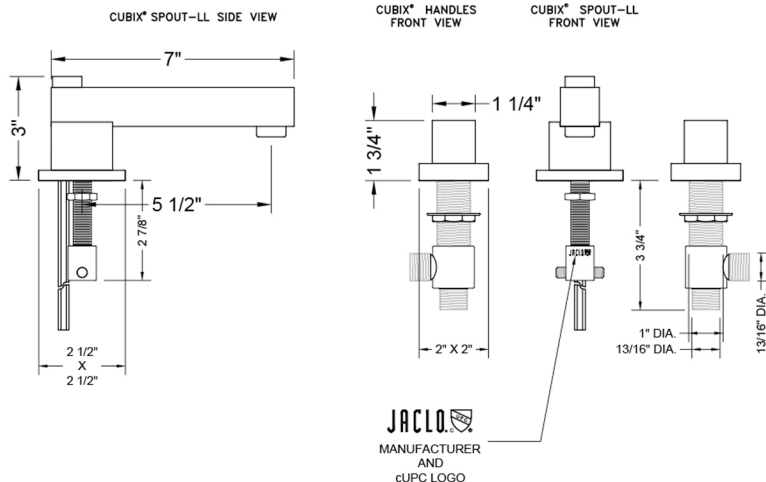

CUBIX® Faucet with Cube Handles - 1.2 GPM

Model #: 3204-T673-1.2-

FEATURES:

- All brass 8" - 12" widespread faucet includes brass pop-up drain with overflow
- 1/4 turn ceramic valves
- Stationary Spout
- Available Flow Rates: 1.5, 1.2 & 0.5 GPM. Additional flow rate (aerator) options available. Contact JACLO
- 5 1/2" spout reach center to center
- Spout Hole Size Min-Max: 1 5/8" - 2"
- Valve Hole Size Min-Max: 1 1/8" - 1 5/8"
- For additional drain options refer to lavatory drain section or visit jaclo.com
- Not available in BKN, PCU, PG, SG, WH, JACLO=COLOR

SPECIFICATION DRAWING:

AVAILABLE HANDLES:

COMPLIANCES:

Complies with: ASME A112.18.1-2012/CSA B125.1-12