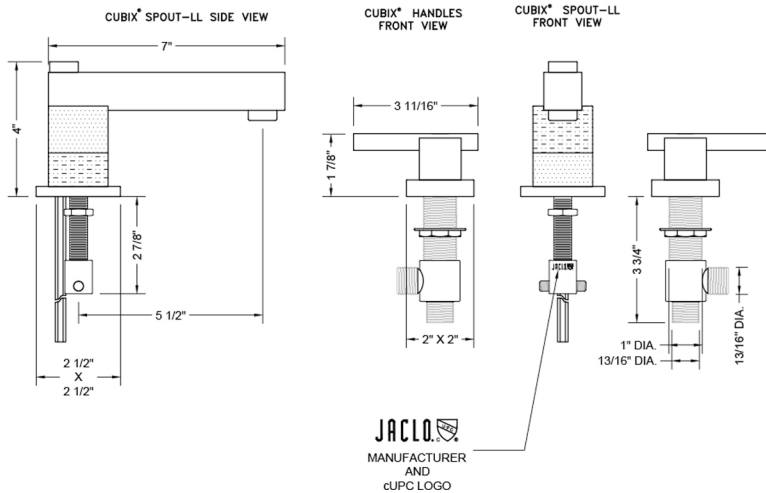

CUBIX® Faucet Double Stack with CUBIX® Lever Handles

Model #: 3304-T670-

FEATURES:

- All brass 8" - 12" widespread faucet includes brass pop-up drain with overflow
- 1/4 turn ceramic valves
- Stationary Spout
- Available Flow Rates: 1.5, 1.2 & 0.5 GPM. Additional flow rate (aerator) options available. Contact JACLO
- 5 1/2" spout reach center to center
- Spout Hole Size Min-Max: 1 5/8" - 2"
- Valve Hole Size Min-Max: 1 1/8" - 1 5/8"
- For additional drain options refer to lavatory drain section or visit jaclo.com
- Not available in BKN, PCU, PG, SG, WH, JACLO=COLOR

SPECIFICATION DRAWING:

AVAILABLE HANDLES:

COMPLIANCES:

Complies with: ASME A112.18.1-2012/CSA B125.1-12