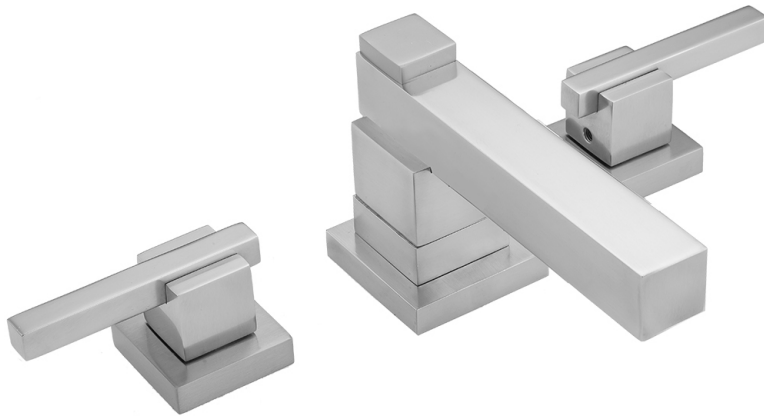

CUBIX® Faucet Double Stack with CUBIX® Lever Handles

Model #: 3304-T670-

FEATURES:

- All brass 8" - 12" widespread faucet includes brass pop-up drain with overflow
- 1/4 turn ceramic valves
- Stationary Spout
- Available Flow Rates: 1.5, 1.2 & 0.5 GPM. Additional flow rate (aerator) options available. Contact JACLO
- 5 1/2" spout reach center to center
- Spout Hole Size Min-Max: 1 5/8" - 2"
- Valve Hole Size Min-Max: 1 1/8" - 1 5/8"
- For additional drain options refer to lavatory drain section or visit jaclo.com
- Not available in BKN, PCU, PG, SG, WH, JACLO=COLOR

AVAILABLE FINISHES:

Polished Chrome (PCH)	Satin Chrome (SC)	Bronze Umber (BU)
Satin Nickel (SN)	Pewter (PEW)	Caramel Bronze (CB)
Polished Nickel (PN)	Antique Brass (AB)	Antique Copper (ACU)
Oil-Rubbed Bronze (ORB)	Polished Brass (PB)	Vintage Bronze (VB)
Satin Brass (SB)	Matte Black (MBK)	Satin Cooper (SCU)
Graphite (GPH)	Aged Unlacquered Brass (AUB)	