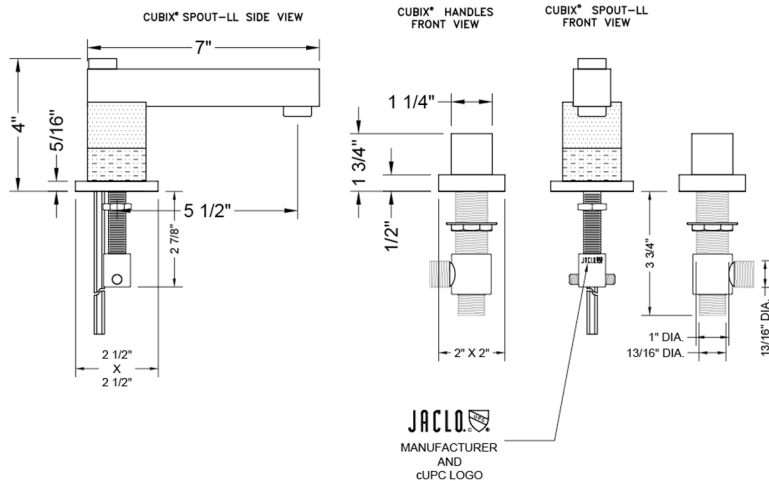

## FEATURES:

- All brass 8" - 12" widespread faucet includes brass pop-up drain with overflow
- 1/4 turn ceramic valves
- Stationary Spout
- Available Flow Rates: 1.5, 1.2 & 0.5 GPM. Additional flow rate (aerator) options available. Contact JACLO
- 5 1/2" spout reach center to center
- Spout Hole Size Min-Max: 1 5/8" - 2"
- Valve Hole Size Min-Max: 1 1/8" - 1 5/8"
- For additional drain options refer to lavatory drain section or visit [jaclo.com](http://jaclo.com)
- Not available in BKN, PCU, PG, SG, WH, JACLO=COLOR

## SPECIFICATION DRAWING: