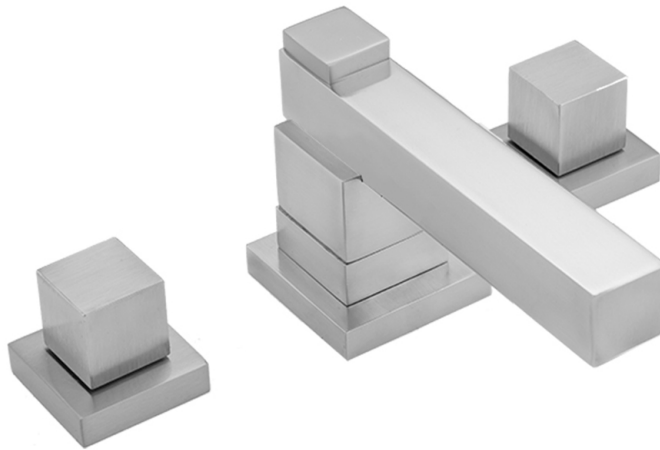

# CUBIX® Double Stack Faucet with Cube Handles - 0.5 GPM

Model #: 3304-T673-0.5-

## FEATURES:

- All brass 8" - 12" widespread faucet includes brass pop-up drain with overflow
- 1/4 turn ceramic valves
- Stationary Spout
- Available Flow Rates: 1.5, 1.2 & 0.5 GPM. Additional flow rate (aerator) options available. Contact JACLO
- 5 1/2" spout reach center to center
- Spout Hole Size Min-Max: 1 5/8" - 2"
- Valve Hole Size Min-Max: 1 1/8" - 1 5/8"
- For additional drain options refer to lavatory drain section or visit [jaclo.com](http://jaclo.com)
- Not available in BKN, PCU, PG, SG, WH, JACLO=COLOR