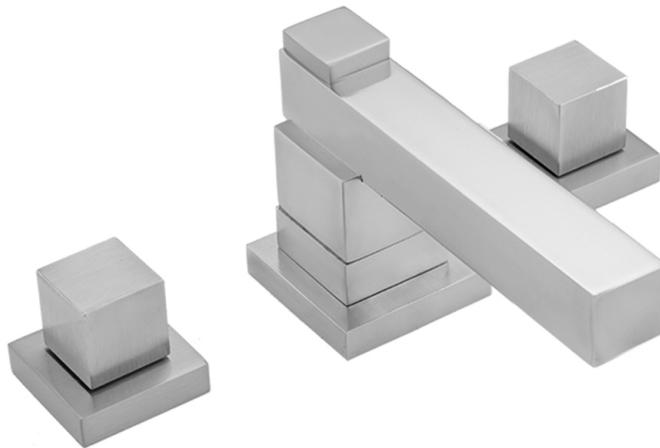

CUBIX® Double Stack Faucet with Cube Handles - 1.2 GPM

Model #: 3304-T673-1.2-

FEATURES:

- All brass 8" - 12" widespread faucet includes brass pop-up drain with overflow
- 1/4 turn ceramic valves
- Stationary Spout
- Available Flow Rates: 1.5, 1.2 & 0.5 GPM. Additional flow rate (aerator) options available. Contact JACLO
- 5 1/2" spout reach center to center
- Spout Hole Size Min-Max: 1 5/8" - 2"
- Valve Hole Size Min-Max: 1 1/8" - 1 5/8"
- For additional drain options refer to lavatory drain section or visit jaclo.com
- Not available in BKN, PCU, PG, SG, WH, JACLO=COLOR

AVAILABLE FINISHES:

Polished Chrome (PCH)	Satin Chrome (SC)	Bronze Umber (BU)
Satin Nickel (SN)	Pewter (PEW)	Caramel Bronze (CB)
Polished Nickel (PN)	Antique Brass (AB)	Antique Copper (ACU)
Oil-Rubbed Bronze (ORB)	Polished Brass (PB)	Vintage Bronze (VB)
Satin Brass (SB)	Matte Black (MBK)	Satin Cooper (SCU)
Graphite (GPH)	Aged Unlacquered Brass (AUB)	