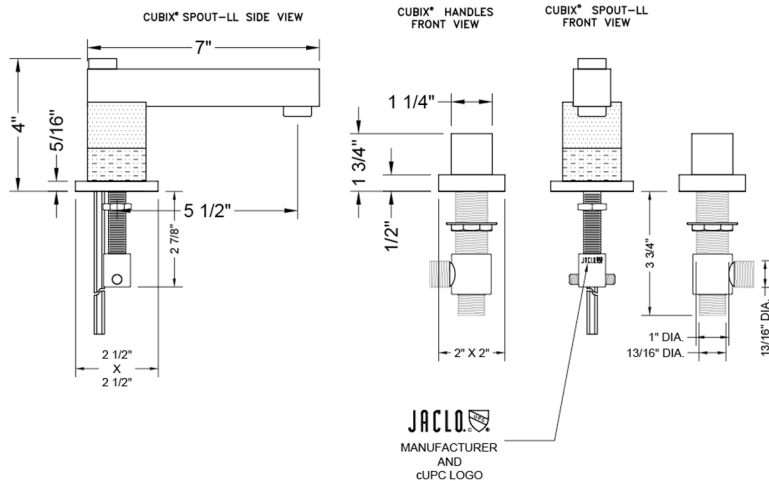

SPECIFICATION DRAWING: