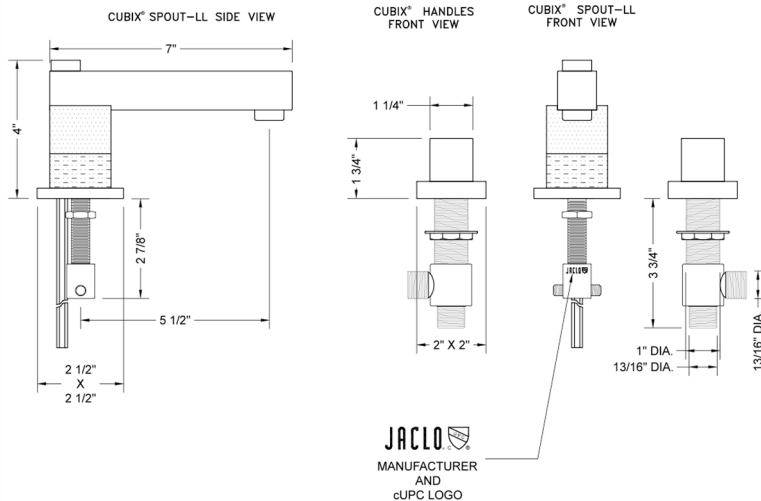

SPECIFICATION DRAWING: