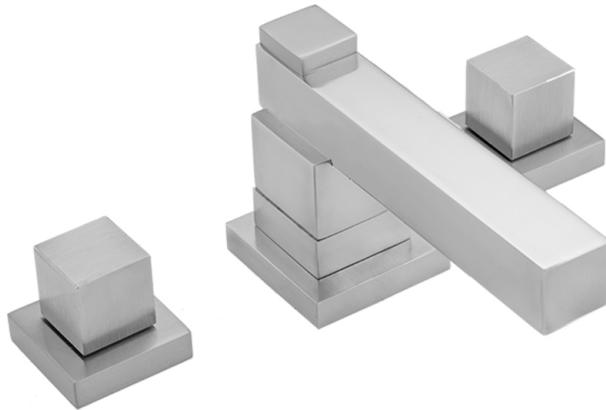

CUBIX® Double Stack Faucet with Cube Handles

Model #: 3304-T673-

FEATURES:

- All brass 8" - 12" widespread faucet includes brass pop-up drain with overflow
- 1/4 turn ceramic valves
- Double Stack Stationary Spout
- Available Flow Rates: 1.5, 1.2 & 0.5 GPM. Additional flow rate (aerator) options available. Contact JACLO.
- 5 1/2" spout reach
- Spout Hole Size Min-Max: 1 5/8" - 2"
- Valve Hole Size Min-Max: 1 1/8" - 1 5/8"

AVAILABLE FINISHES:

Polished Chrome (PCH)	Satin Chrome (SC)	Bronze Umber (BU)
Satin Nickel (SN)	Pewter (PEW)	Caramel Bronze (CB)
Polished Nickel (PN)	Antique Brass (AB)	Antique Copper (ACU)
Oil-Rubbed Bronze (ORB)	Polished Brass (PB)	Polished Copper (PCU)
Vintage Bronze (VB)	Satin Brass (SB)	Matte Black (MBK)
Satin Gold (SG)	Polished Gold (PG)	Black Nickel (BKN)
Bombay Gold (BG)	Jewelers Gold (JG)	Satin Cooper (SCU)