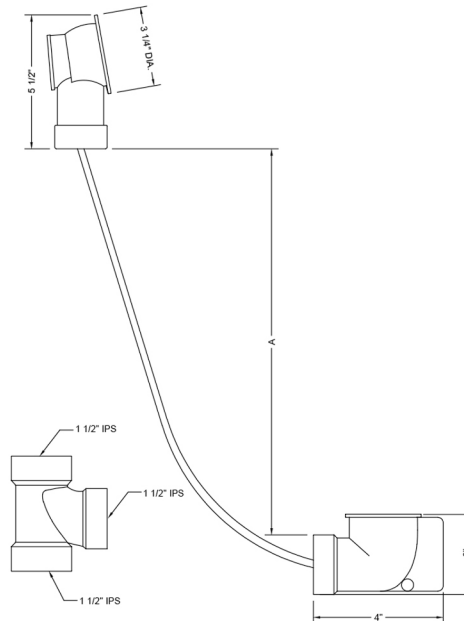

## ABS Bath Waste and Overflow Subassembly (Geberit)

Model #: 375-LT

### FEATURES:

- Designed to fit most manufacturers' bath and whirlpool tubs from 23" to 27" deep
- 33" cable length
- For 1½" ABS Schedule 40
- Stainless steel cable for strength and durability
- Complements both contemporary and traditional styling
- Geberit subassemblies
- SUBASSEMBLIES ONLY
- Complete with shoe/overflow mounting hardware

### SPECIFICATION DRAWING:

PVC BATH WASTE & OVERFLOW		
PART #	A	CABLE LENGTH
370-LT	12"-16"	17"
372-LT	17"-24"	27"
374-LT	23"-27"	33"
376-LT	28"-29"	43"
ABS BATH WASTE & OVERFLOW		
371-LT	12"-16"	17"
373-LT	17"-24"	27"
375-LT	23"-27"	33"
377-LT	28"-29"	43"