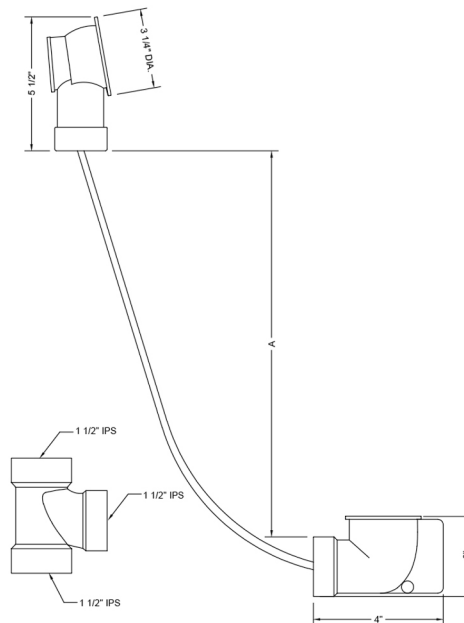

## PVC Bath Waste and Overflow Subassembly (Geberit)

Model #: 376-LT

### FEATURES:

- Designed to fit most manufacturers' bath and whirlpool tubs from 28" to 29" deep
- 43" cable length
- For 1½" PVC Schedule 40
- Stainless steel cable for strength and durability
- Complements both contemporary and traditional styling
- Geberit subassemblies
- SUBASSEMBLIES ONLY
- Complete with shoe/overflow mounting hardware

### SPECIFICATION DRAWING:

PVC BATH WASTE & OVERFLOW		
PART #	A	CABLE LENGTH
370-LT	12"-16"	17"
372-LT	17"-24"	27"
374-LT	23"-27"	33"
376-LT	28"-29"	43"
ABS BATH WASTE & OVERFLOW		
371-LT	12"-16"	17"
373-LT	17"-24"	27"
375-LT	23"-27"	33"
377-LT	28"-29"	43"