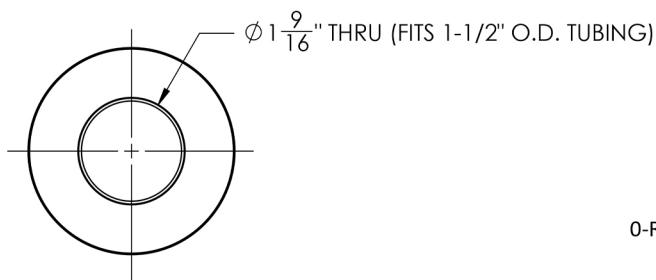

SPECIFICATION DRAWING:

INSIDE VIEW