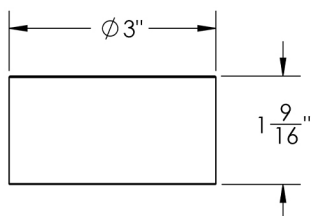

SPECIFICATION DRAWING:

INSIDE VIEW