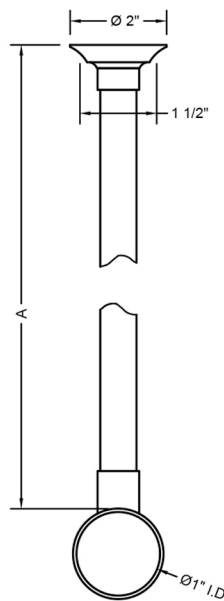

12" Ceiling Support Rod Model #: 4012-

FEATURES:

- Shower bar ceiling support
- For use with 7982- "L" bar or additional support for subway line, shower curtain rods & long showerarms.
- Fully plated
- Internal threaded rod for field cutting
- Not available in ULB

SPECIFICATION DRAWING:

CEILING SUPPORT ROD		
PART. #	DESCRIPTION	A
4012	SHOWER BAR CEILING SUPPORT	12"
4018	SHOWER BAR CEILING SUPPORT	18"
4024-	SHOWER BAR CEILING SUPPORT	24"
4030-	SHOWER BAR CEILING SUPPORT	30"
4036-	SHOWER BAR CEILING SUPPORT	36"