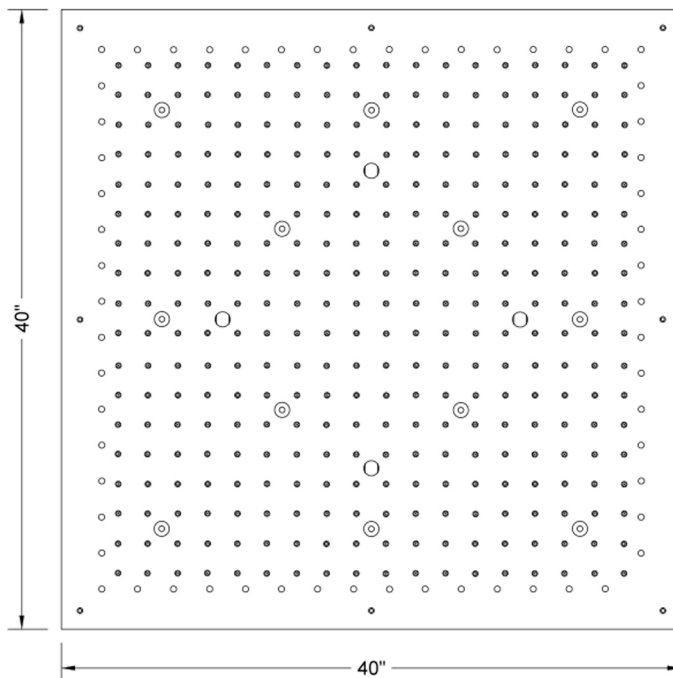

40" x 40" Chromatherapy QUADRATO FLAT Dream Light
Model #: 4040-DLCT-

FEATURES:

- 40" x 40" square dream light chromatherapy water feature rain canopy
- Wall mounted control panel allows for fixed or color changing lights, or on/off
- Two 1/2" male IPS connections with flexible hoses
- Thin minimal flat design for surface mounting
- 324 easy clean replaceable rubber jets
- 12 low voltage color changing LED lights
- Input voltage 110V AC (transformer included)
- CE approved
- Control panel fits standard electrical box
- Requires minimum flow rate of 5.5 GPM
- Standard finish is chrome. For other finish options, contact JACLO for pricing & availability

AVAILABLE FINISHES:

Polished Chrome (PCH)

SPECIFICATION DRAWING:

BOTTOM VIEW

SPRAY PATTERNS:

Easy Clean

Full Rain