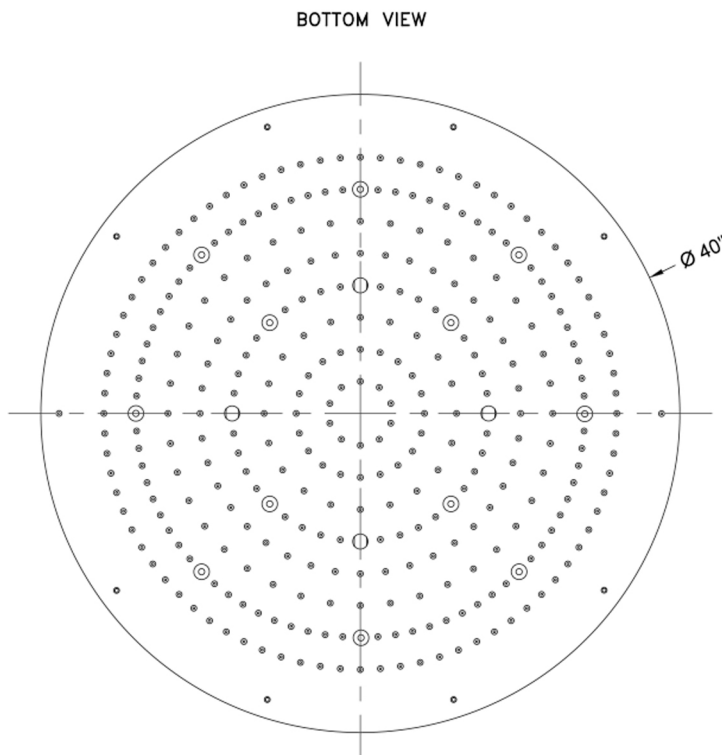

40" Diameter Chromatherapy CIRCOLARE FLAT Dream Light

Model #: 40R-DLCT-

FEATURES:

- 40" round dream light chromatherapy water feature rain canopy
- Wall mounted control panel allows for fixed or color changing lights, or on/off
- Two 1/2" male IPS connections with flexible hoses
- Thin minimal flat design for surface mounting
- 318 easy clean replaceable rubber jets
- 12 low voltage color changing LED lights
- Input voltage 110V AC (transformer included)
- CE approved
- Control panel fits standard electrical box
- Requires minimum flow rate of 5.5 GPM
- Standard finish is chrome. For other finish options, contact JACLO for pricing & availability

AVAILABLE FINISHES:

Polished Chrome (PCH)

SPECIFICATION DRAWING:

SPRAY PATTERNS: