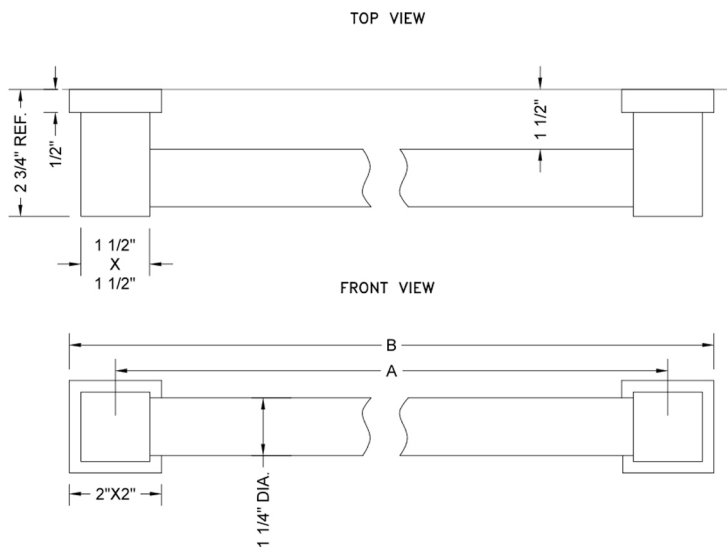

16" CUBIX® Straight Grab Bar

Model #: 4316-

FEATURES:

- ADA compliant when properly installed
- All brass construction, fully polished & plated
- Style to complement CUBIX® collection
- All grab bars can be custom sized. Contact JACLO for pricing & availability
- Optional handshower sliders and toilet paper/wash cloth holders can be added only upon initial order
- Not available in BKN, PCU, or PG
- Grab bars 24" or longer are NOT AVAILABLE in SG. For large quantity orders, please contact hospitality@jaclo.com

SPECIFICATION DRAWING:

BRASS LUXURY GRAB BARS			
PART. #	DESCRIPTION	A	B
4312-XXX	12" GRAB BAR	12"	14"
4316-XXX	16" GRAB BAR	16"	18"
4318-XXX	18" GRAB BAR	18"	20"
4324-XXX	24" GRAB BAR	24"	26"
4332-XXX	32" GRAB BAR	32"	34"
4336-XXX	36" GRAB BAR	36"	38"
4342-XXX	42" GRAB BAR	42"	44"
4348-XXX	48" GRAB BAR	48"	50"