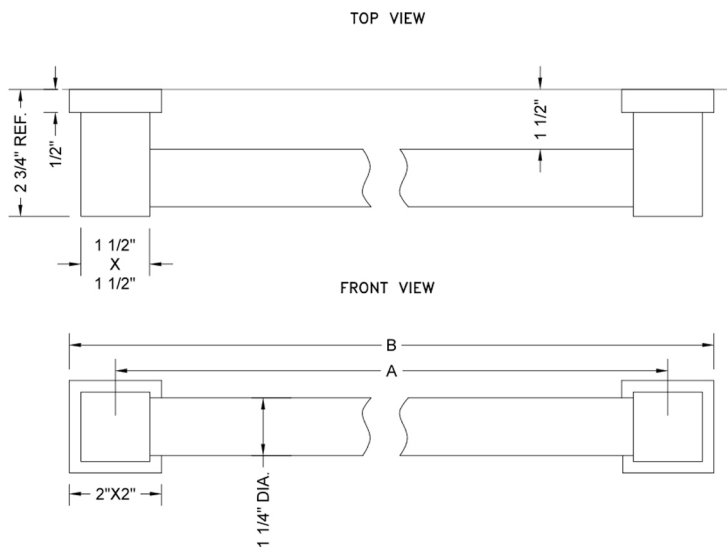

48" CUBIX® Straight Grab Bar

Model #: 4348-

FEATURES:

- ADA compliant when properly installed
- All brass construction, fully polished & plated
- Style to complement CUBIX® collection
- All grab bars can be custom sized. Contact JACLO for pricing & availability
- Optional handshower sliders and toilet paper/wash cloth holders can be added only upon initial order
- Not available in BKN, PCU, or PG
- Grab bars 24" or longer are NOT AVAILABLE in SG. For large quantity orders, please contact hospitality@jaclo.com

SPECIFICATION DRAWING:

BRASS LUXURY GRAB BARS			
PART. #	DESCRIPTION	A	B
4312-XXX	12" GRAB BAR	12"	14"
4316-XXX	16" GRAB BAR	16"	18"
4318-XXX	18" GRAB BAR	18"	20"
4324-XXX	24" GRAB BAR	24"	26"
4332-XXX	32" GRAB BAR	32"	34"
4336-XXX	36" GRAB BAR	36"	38"
4342-XXX	42" GRAB BAR	42"	44"
4348-XXX	48" GRAB BAR	48"	50"