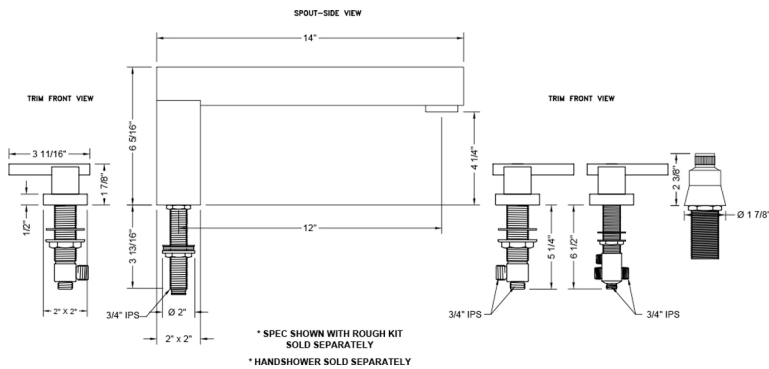

CUBIX® Roman Tub Set with CUBIX® Lever Handles and Straight Handshower Holder

Model #: 4404-T670-S-TRIM-

JACLO®

Confidence from start to finish.*

FEATURES:

- All brass roman deck mount tub set trim
- Any handshower can be used
- Stationary spout
- Well suited for oversized tubs
- Includes:
 - 3060-DS hose
 - 8030 straight handshower mount
 - 8019 deck mount sleeve
- Order handshower separately
- 12" spout reach center to center
- Spout Hole Size Min-Max: 1" - 1 1/2"
- Valve Hole Size Min-Max: 1 1/4" - 1 3/8"
- Requires J-6914-DIV-RGH rough in kit
- Not available in BKN, PCU, PG, SG, ULB, WH, JACLO=COLOR

SPECIFICATION DRAWING:

AVAILABLE HANDLES: