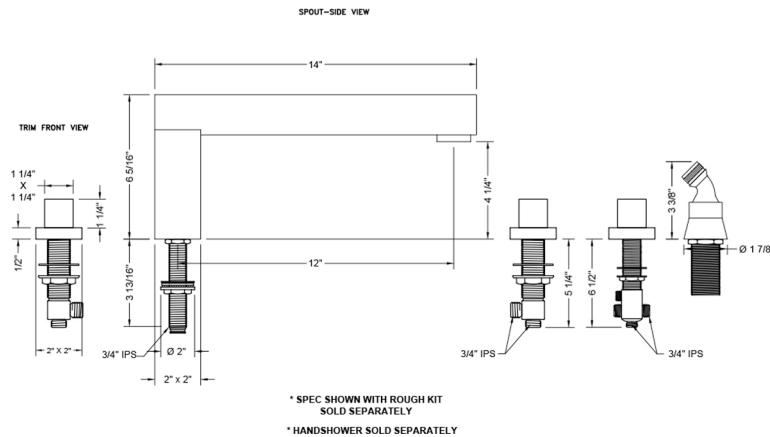

CUBIX® Roman Tub Set with Cube Handles and Angled Handshower Holder

Model #: 4404-T673-A-TRIM-

JACLO®

Confidence from start to finish.*

FEATURES:

- All brass roman deck mount tub set trim
- Any handshower can be used
- Stationary spout
- Well suited for oversized tubs
- Includes:
 - 3060-DS hose
 - 8029 angled handshower mount
 - 8019 deck mount sleeve
- Order handshower separately
- 12" spout reach center to center
- Spout Hole Size Min-Max: 1" - 1 1/2"
- Valve Hole Size Min-Max: 1 1/4" - 1 3/8"
- Requires J-6914-DIV-RGH rough in kit
- Not available in BKN, PCU, PG, SG, ULB, WH, JACLO=COLOR

SPECIFICATION DRAWING:

AVAILABLE HANDLES: