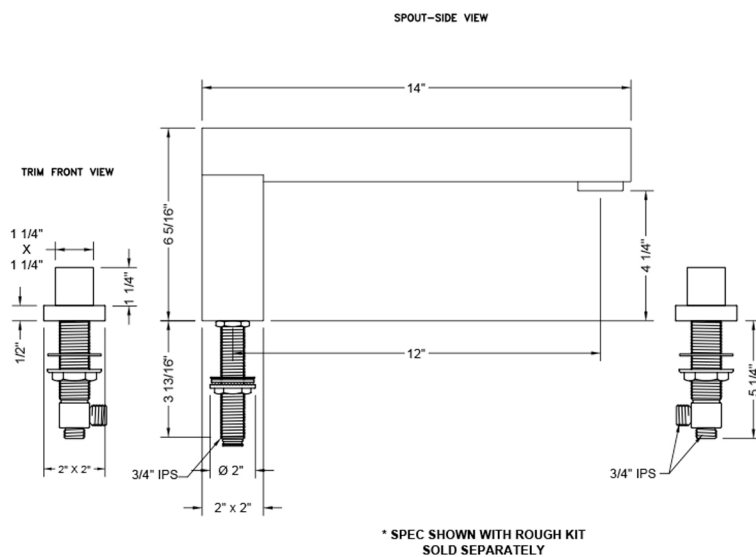

SPECIFICATION DRAWING: