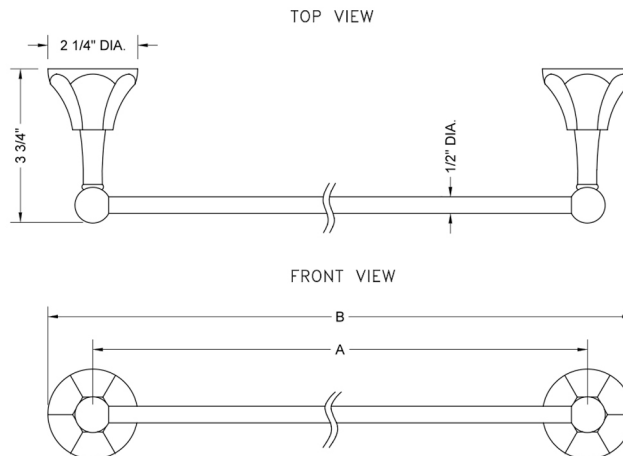

24" Astor Towel Bar

Model #: 4870-TB-24-

FEATURES:

- All brass towel bar
- Universal mounting hardware included
- 3 3/4" projection
- Custom lengths available. Contact JACLO for pricing & availability.
- Able to be cut in the field

SPECIFICATION DRAWING:

ASTOR TOWEL BARS			
PART. #	DESCRIPTION	A	B
4870-TB-18-	18" ALL BRASS TOWEL BAR	18"	20 1/4"
4870-TB-24-	24" ALL BRASS TOWEL BAR	24"	26 1/4"