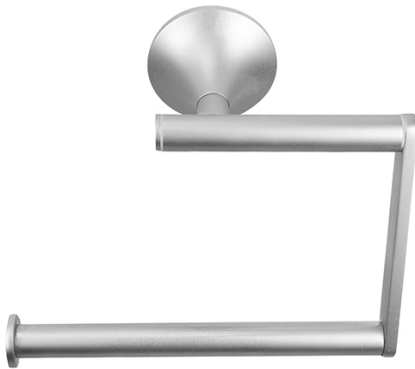

## Lila Open Ring Toilet Paper Holder

Model #: 5150-LTP-

### FEATURES:

- All brass single post toilet paper holder
- Universal mounting hardware included
- 2 1/2" projection
- Blocking required for proper installation
- Fits standard toilet tissue roll