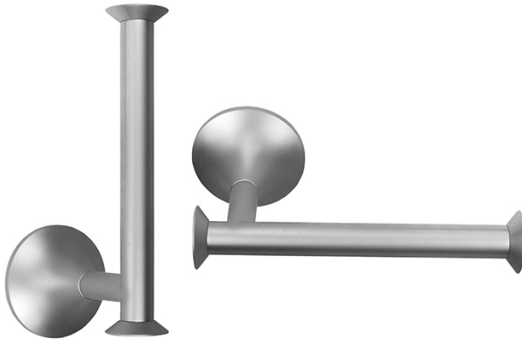

Lila Straight Toilet Paper Holder

Model #: 5150-STP-

FEATURES:

- All brass single post toilet paper holder
- Universal mounting hardware included
- 3 1/2" projection
- Can mount vertically or horizontally
- Blocking required for proper installation
- Fits standard toilet tissue roll

AVAILABLE FINISHES:

Polished Chrome (PCH)	Satin Chrome (SC)	Bronze Umber (BU)
Satin Nickel (SN)	Pewter (PEW)	Caramel Bronze (CB)
Polished Nickel (PN)	Antique Brass (AB)	Antique Copper (ACU)
Oil-Rubbed Bronze (ORB)	Polished Brass (PB)	Polished Copper (PCU)
Vintage Bronze (VB)	Satin Brass (SB)	Matte Black (MBK)
Satin Gold (SG)	Polished Gold (PG)	Black Nickel (BKN)
White (WH)	Unlacquered Brass (ULB)	Satin Cooper (SCU)
Almond (ALD)	Amber (AMB)	Azure Blue (AZB)
Coral (COR)	Mint Green (GRN)	Stone Grey (GRY)
Lilac (LAC)	Light Blue (LBL)	Limon (LIM)
Plum (PLM)	Pink (PNK)	Red (RED)
Graphite (GPH)	Aged Unlacquered Brass (AUB)	