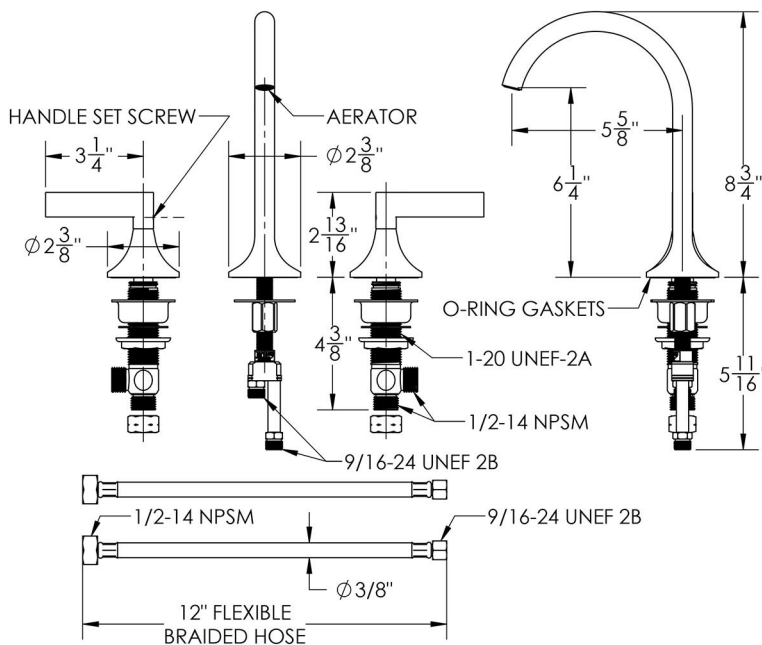

Lila Faucet with Lever Handles- 0.5 GPM

Model #: 5150-T161-0.5-

FEATURES:

- All brass 8" - 12" widespread faucet with 812 lavatory drain included
- 1/4 turn ceramic valves
- Stationary Spout
- Swivel Spout (For Stationary Spout option, contact JACLO)
- Available Flow Rates: 1.5, 1.2 & 0.5 GPM. Additional flow rate (aerator) options available. Contact JACLO.
- 5 3/4" spout reach
- Spout Hole Size Min-Max: 1 1/2" - 1 7/8"
- Valve Hole Size Min-Max: 1 1/8" - 1 5/8"
- Countertop Thickness Min-Max: 9/16" - 2 1/8"
- ADA Compliant Levers

SPECIFICATION DRAWING:

AVAILABLE HANDLES:

COMPLIANCES: