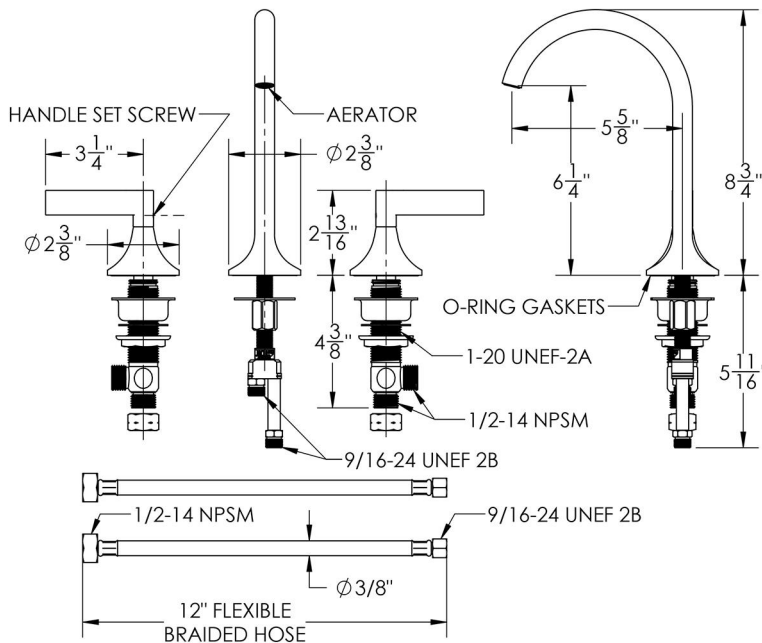

Lila Faucet with Lever Handles- 1.2 GPM

Model #: 5150-T161-1.2-

FEATURES:

- All brass 8" - 12" widespread faucet with 812 lavatory drain included
- 1/4 turn ceramic valves
- Stationary Spout
- Available Flow Rates: 1.5, 1.2 & 0.5 GPM. Additional flow rate (aerator) options available. Contact JACLO.
- 5 3/4" spout reach
- Spout Hole Size Min-Max: 1 1/2" - 1 7/8"
- Valve Hole Size Min-Max: 1 1/8" - 1 5/8"
- Countertop Thickness Min-Max: 9/16" - 2 1/8"
- ADA Compliant Levers

SPECIFICATION DRAWING:

AVAILABLE HANDLES:

COMPLIANCES: