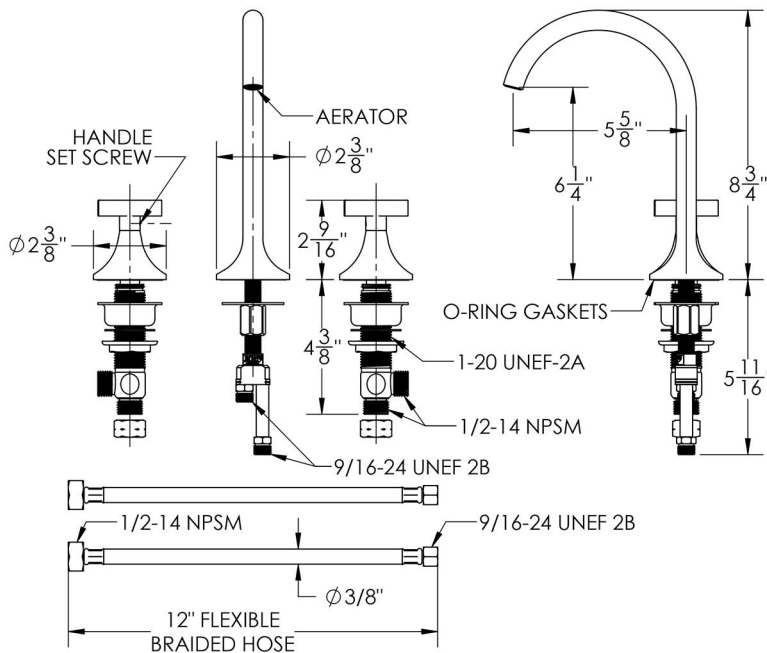

## Lila Faucet with Cross Handles- 1.2 GPM

Model #: 5150-T160-1.2-

### FEATURES:

- All brass 8" - 12" widespread faucet with 812 lavatory Drain included
- 1/4 turn ceramic valves
- Available Flow Rates: 1.5, 1.2 & 0.5 GPM. Additional flow rate (aerator) options available. Contact JACLO.
- 5 3/4" spout reach
- Spout Hole Size Min-Max: 1 1/2" - 1 7/8"
- Valve Hole Size Min-Max: 1 1/8" - 1 5/8"

### SPECIFICATION DRAWING: