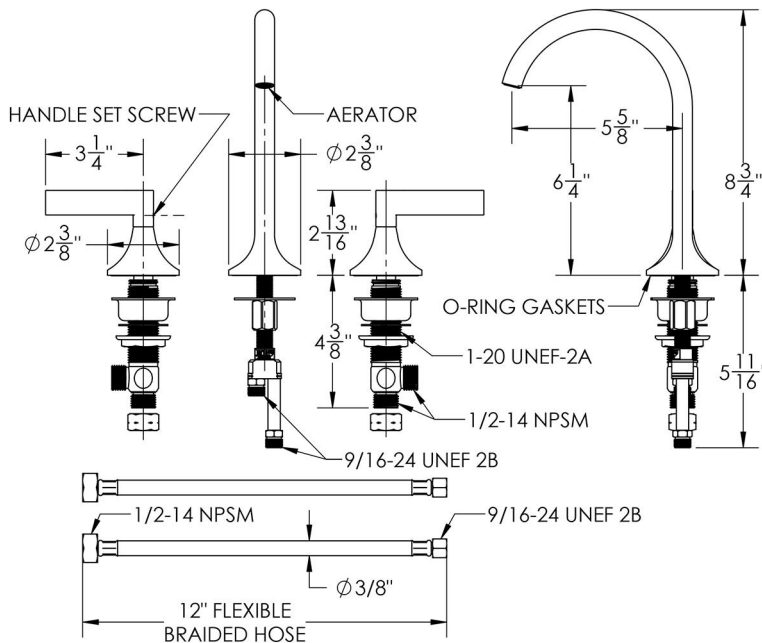

## Lila Faucet with Lever Handles- 1.2 GPM

Model #: 5150-T161-1.2-

### FEATURES:

- All brass 8" - 12" widespread faucet with 812 lavatory drain included
- 1/4 turn ceramic valves
- Swivel Spout (For Stationary Spout option, contact JACLO)
- Available Flow Rates: 1.5, 1.2 & 0.5 GPM. Additional flow rate (aerator) options available. Contact JACLO.
- 5 3/4" spout reach
- Spout Hole Size Min-Max: 1 1/2" - 1 7/8"
- Valve Hole Size Min-Max: 1 1/8" - 1 5/8"
- ADA Compliant Levers

### SPECIFICATION DRAWING: