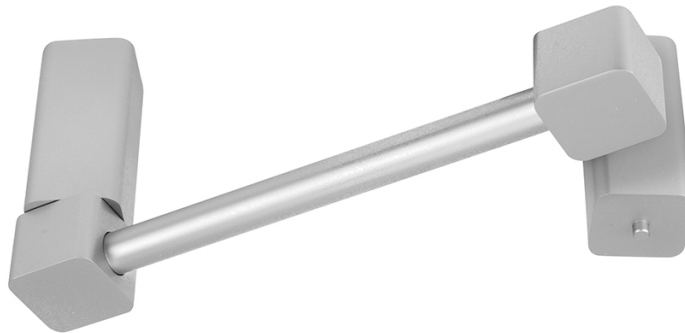

CUBIX® II Pivoting Toilet Paper Holder

Model #: 5401-TPPIV-

FEATURES:

- All brass pivoting toilet paper holder
- Universal mounting hardware included
- 3 3/8" projection
- Blocking required for proper installation
- Fits standard toilet tissue roll
- Not available in BKN, PCU, & PG

AVAILABLE FINISHES:

Polished Chrome (PCH)	Satin Chrome (SC)	Bronze Umber (BU)
Satin Nickel (SN)	Pewter (PEW)	Caramel Bronze (CB)
Polished Nickel (PN)	Antique Brass (AB)	Antique Copper (ACU)
Oil-Rubbed Bronze (ORB)	Polished Brass (PB)	Polished Copper (PCU)
Vintage Bronze (VB)	Satin Brass (SB)	Matte Black (MBK)
Satin Gold (SG)	Polished Gold (PG)	Black Nickel (BKN)
White (WH)	Unlacquered Brass (ULB)	Satin Cooper (SCU)
Almond (ALD)	Amber (AMB)	Azure Blue (AZB)
Coral (COR)	Mint Green (GRN)	Stone Grey (GRY)
Lilac (LAC)	Light Blue (LBL)	Limon (LIM)
Plum (PLM)	Pink (PNK)	Red (RED)
Graphite (GPH)	Aged Unlacquered Brass (AUB)	