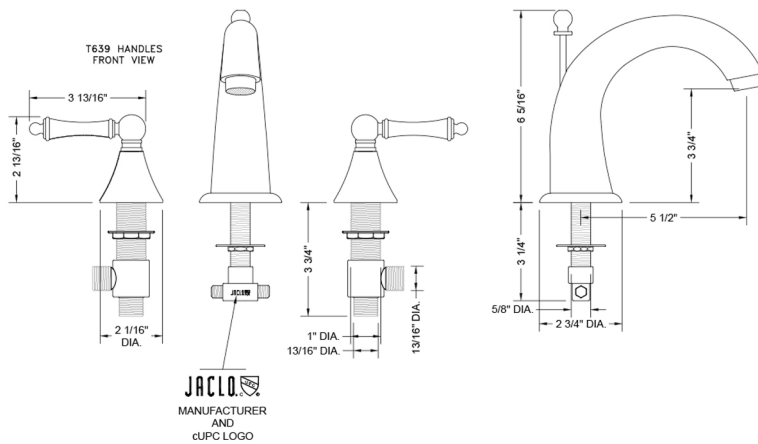

SPECIFICATION DRAWING: