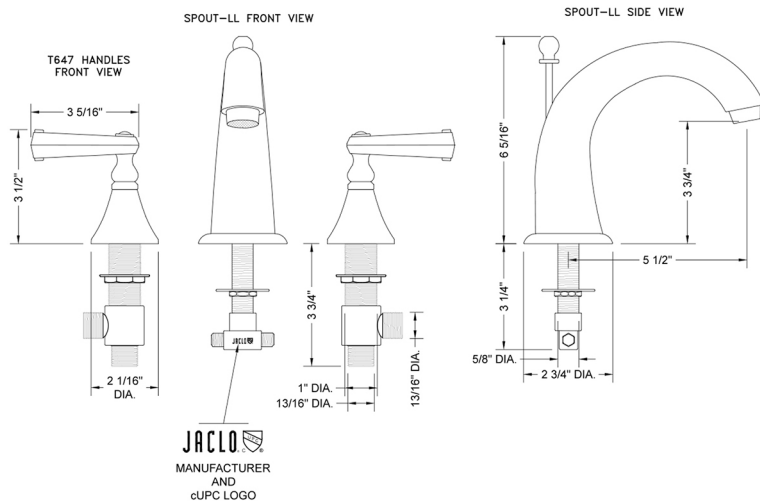

Cranford Faucet with Ribbon Lever Handles- 0.5 GPM

Model #: 5460-T647-0.5-

FEATURES:

- All brass 8" - 12" widespread faucet includes brass pop-up drain with overflow
- 1/4 turn ceramic valves
- Stationary Spout
- Available Flow Rates: 1.5, 1.2 & 0.5 GPM. Additional flow rate (aerator) options available. Contact JACLO.
- 5 1/2" spout reach center to center
- Spout Hole Size Min-Max: 1 1/4" - 1 3/4"
- Valve Hole Size Min-Max: 1 1/8" - 1 5/8"
- For additional drain options refer to lavatory drain section or visit jaclo.com
- Not available in ULB

SPECIFICATION DRAWING:

AVAILABLE HANDLES: