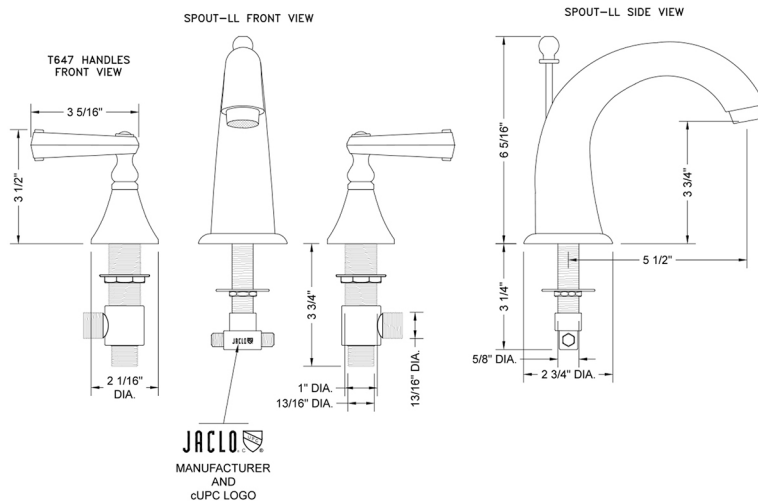

### FEATURES:

- All brass 8" - 12" widespread faucet includes brass pop-up drain with overflow
- 1/4 turn ceramic valves
- Stationary Spout
- Available Flow Rates: 1.5, 1.2 & 0.5 GPM. Additional flow rate (aerator) options available. Contact JACLO.
- 5 1/2" spout reach center to center
- Spout Hole Size Min-Max: 1 1/4" - 1 3/4"
- Valve Hole Size Min-Max: 1 1/8" - 1 5/8"
- For additional drain options refer to lavatory drain section or visit [jaclo.com](http://jaclo.com)
- Not available in ULB

### SPECIFICATION DRAWING: