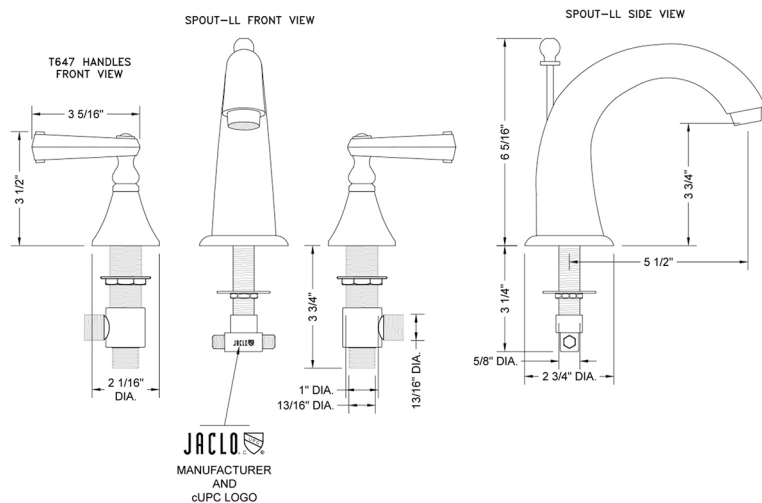

Cranford Faucet with Ribbon Lever Handles

Model #: 5460-T647-

FEATURES:

- All brass 8" - 12" widespread faucet includes brass pop-up drain with overflow
- 1/4 turn ceramic valves
- Stationary Spout
- Available Flow Rates: 1.5, 1.2 & 0.5 GPM. Additional flow rate (aerator) options available. Contact JACLO.
- 5 1/2" spout reach
- Spout Hole Size Min-Max: 1 1/4" - 1 3/4"
- Valve Hole Size Min-Max: 1 1/8" - 1 5/8"
- ADA Compliant Levers

SPECIFICATION DRAWING:

AVAILABLE HANDLES: