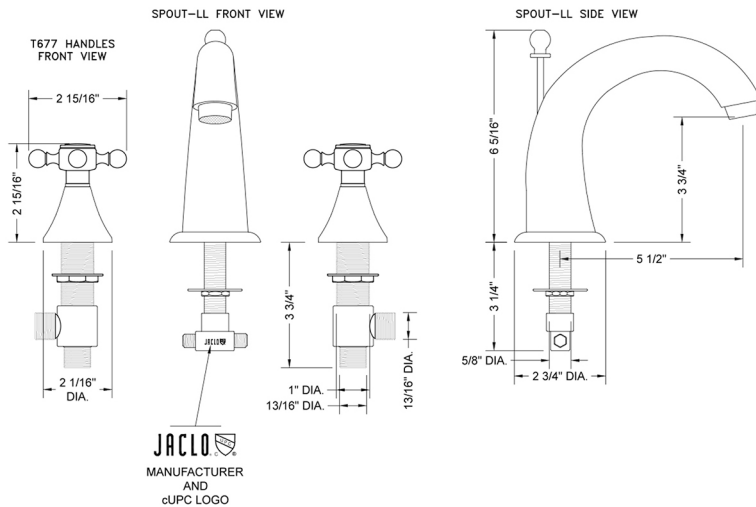

Cranford Faucet with Ball Cross Handles- 0.5 GPM

Model #: 5460-T677-0.5-

FEATURES:

- All brass 8" - 12" widespread faucet includes brass pop-up drain with overflow
- 1/4 turn ceramic valves
- Stationary Spout
- Available Flow Rates: 1.5, 1.2 & 0.5 GPM. Additional flow rate (aerator) options available. Contact JACLO.
- 5 1/2" spout reach
- Spout Hole Size: 1 1/4" - 1 3/4"
- Valve Hole Size: 1 1/8" - 1 5/8"

SPECIFICATION DRAWING:

AVAILABLE HANDLES: