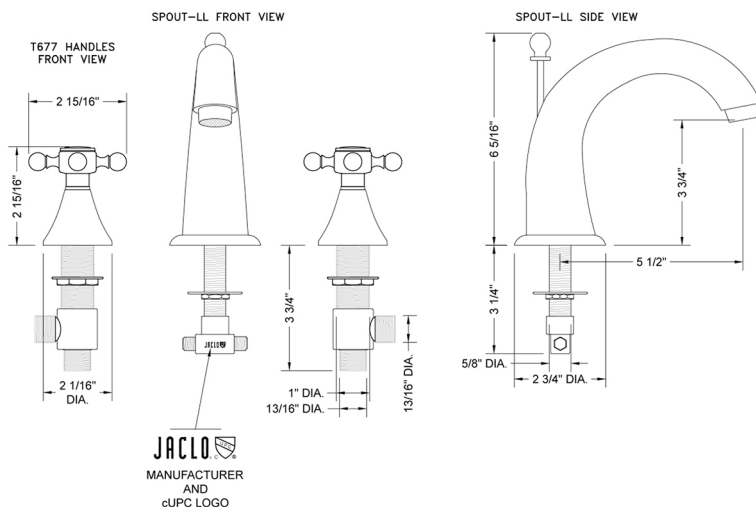

Cranford Faucet with Ball Cross Handles- 0.5 GPM

Model #: 5460-T677-0.5-

FEATURES:

- All brass 8" - 12" widespread faucet includes brass pop-up drain with overflow
- 1/4 turn ceramic valves
- Stationary Spout
- Available Flow Rates: 1.5, 1.2 & 0.5 GPM. Additional flow rate (aerator) options available. Contact JACLO.
- 5 1/2" spout reach
- Spout Hole Size: 1 1/4" - 1 3/4"
- Valve Hole Size: 1 1/8" - 1 5/8"

SPECIFICATION DRAWING:

AVAILABLE HANDLES: