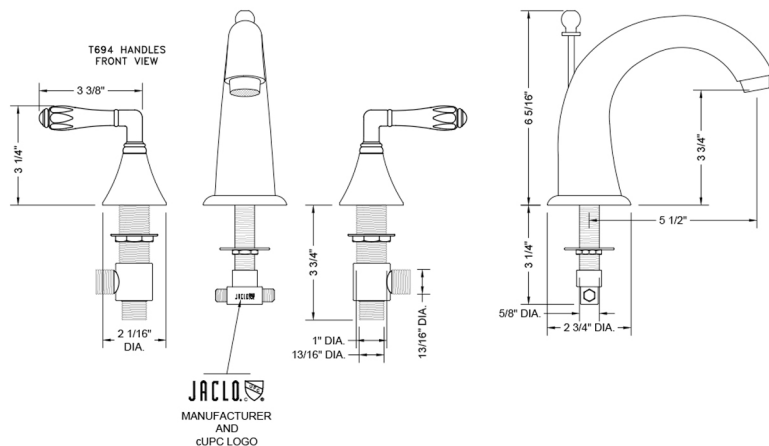

SPECIFICATION DRAWING: