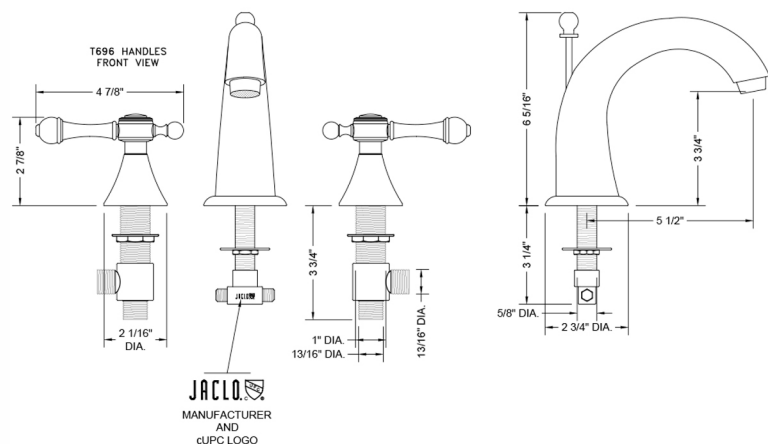

Cranford Faucet with Majesty Lever Handles

Model #: 5460-T696-

FEATURES:

- All brass 8" - 12" widespread faucet includes brass pop-up drain with overflow
- 1/4 turn ceramic valves
- Stationary Spout
- Available Flow Rates: 1.5, 1.2 & 0.5 GPM. Additional flow rate (aerator) options available. Contact JACLO.
- 5 1/2" spout reach
- Spout Hole Size Min-Max: 1 1/4" - 1 3/4"
- Valve Hole Size Min-Max: 1 1/8" - 1 5/8"

SPECIFICATION DRAWING:

AVAILABLE HANDLES: