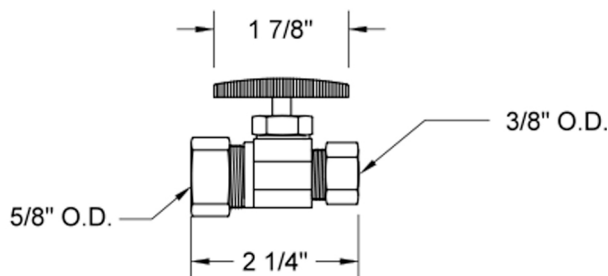

SPECIFICATION DRAWING:

AVAILABLE HANDLES:

COMPLIANCES:

Complies with: ASME A112.18.1-2012/CSA B125.1-12