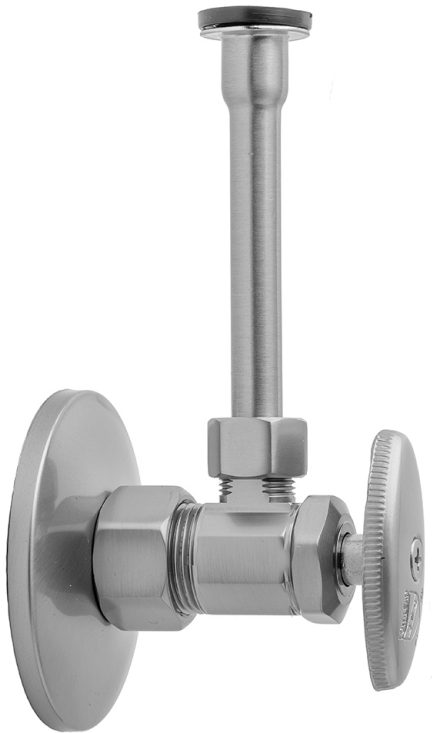

Multi Turn Angle Pattern 5/8" O.D. Compression (Fits 1/2" Copper) x 3/8" O.D. Toilet Supply Kit with Oval Handle, 20" Supply Tube, Escutcheon

Model #: 5812-72-

FEATURES:

- Complete Toilet Supply Kit
- Kit contains:
 - (1) Multi Turn Angle Pattern 5/8" O.D. Compression (Fits 1/2" Copper) x 3/8" O.D. Compression Supply Valve with Oval Handle P/N 5812
 - (1) 20" Copper Supply Tube P/N 772
 - (1) Escutcheon P/N 7463
 - Not available in AB, ACU, BKN, BU, CB, GPH, MBK, PCU, PEW, PG, SB, SC, SCU, SG, ULB, AUB, WH, & JACLO=COLOR

AVAILABLE FINISHES:

Polished Chrome (PCH) Satin Nickel (SN) Polished Nickel (PN)
Oil-Rubbed Bronze (ORB) Polished Brass (PB) Vintage Bronze (VB)

SPECIFICATION DRAWING:

COMPONENTS	
DESCRIPTION	QTY:
ANGLE VALVE - OVAL HANDLE	1
20" X 3/8" O.D. SUPPLY TUBE	1
ESCUTCHEON	1
PLASTIC FILL VALVE COUPLING NUT	1

AVAILABLE HANDLES: