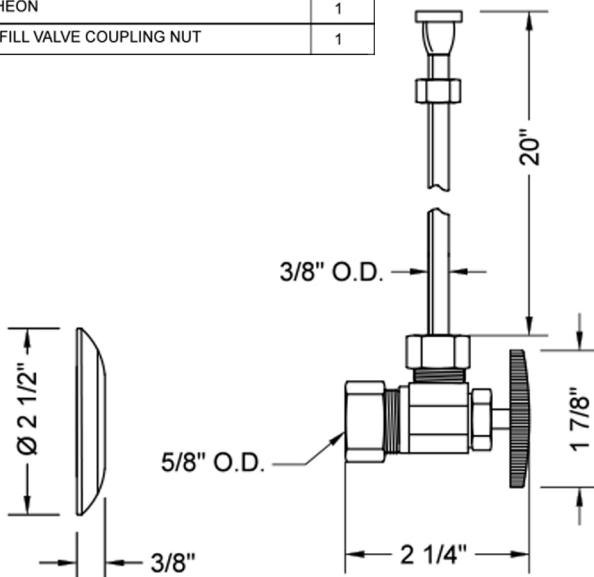

Multi Turn Angle Pattern 5/8" O.D. Compression (Fits 1/2" Copper) x 3/8" O.D. Toilet Supply Kit with Oval Handle, 20" Supply Tube, Escutcheon

Model #: 5812-72-

FEATURES:

- Complete Toilet Supply Kit
- Kit contains:
 - (1) Multi Turn Angle Pattern 5/8" O.D. Compression (Fits 1/2" Copper) x 3/8" O.D. Compression Supply Valve with Oval Handle P/N 5812
 - (1) 20" Copper Supply Tube P/N 772
 - (1) Escutcheon P/N 7463
 - Not available in AB, ACU, BKN, BU, CB, GPH, MBK, PCU, PEW, PG, SB, SC, SCU, SG, ULB, AUB, WH, & JACLO=COLOR

AVAILABLE FINISHES:

Polished Chrome (PCH) Satin Nickel (SN) Polished Nickel (PN)
Oil-Rubbed Bronze (ORB) Polished Brass (PB) Vintage Bronze (VB)

SPECIFICATION DRAWING:

COMPONENTS	
DESCRIPTION	QTY:
ANGLE VALVE - OVAL HANDLE	1
20" X 3/8" O.D. SUPPLY TUBE	1
ESCUTCHEON	1
PLASTIC FILL VALVE COUPLING NUT	1