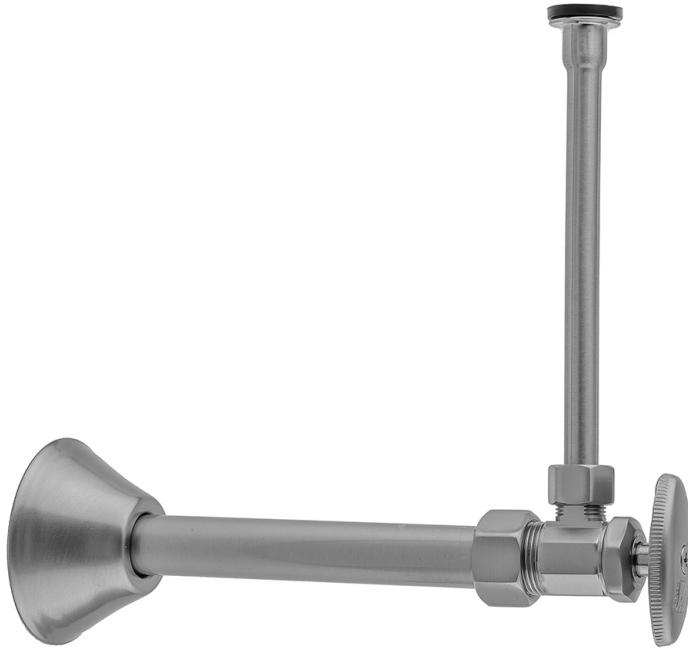

Multi Turn Angle Pattern 5/8" O.D. Compression (Fits 1/2" Copper) x 3/8" O.D. Toilet Supply Kit with Oval Handle, 20" Supply Tube, Cover Tube, Escutcheon  
**Model #: 5812-72CT-**

**FEATURES:**

- Complete Toilet Supply Kit
- Kit contains:
  - (1) Multi Turn Angle Pattern 5/8" O.D. Compression (Fits 1/2" Copper) x 3/8" O.D. Compression Supply Valve with Oval Handle P/N 5812
  - (1) 20" Copper Supply Tube P/N 772
  - (1) Cover Tubes P/N 579
  - (1) Escutcheon P/N 7116
  - Not available in AB, ACU, BKN, BU, CB, GPH, MBK, PCU, PEW, PG, SB, SC, SCU, SG, ULB, AUB, WH, & JACLO=COLOR

**AVAILABLE FINISHES:**

- Polished Chrome (PCH)    Satin Nickel (SN)    Polished Nickel (PN)  
 Oil-Rubbed Bronze (ORB)    Polished Brass (PB)    Vintage Bronze (VB)

**SPECIFICATION DRAWING:**

COMPONENTS	
DESCRIPTION	QTY:
ANGLE VALVE - OVAL HANDLE	1
20" X 3/8" O.D. SUPPLY TUBE	1
ESCUTCHEON	1
5 1/4" COVER TUBE	1
PLASTIC FILL VALVE COUPLING NUT	1

**AVAILABLE HANDLES:**