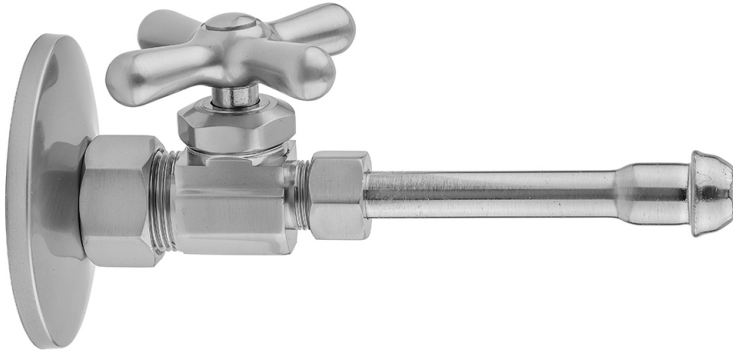

Multi Turn Straight Pattern 5/8" O.D. Compression (Fits 1/2" Copper) x 3/8" O.D. Faucet Supply Kit with Cross Handle, 20" Supply Tubes, Escutcheons

JACLO®

Confidence from start to finish.™

Model #: 581X-62-

FEATURES:

- Not available in AB, ACU, BKN, BU, CB, GPH, MBK, PCU, PEW, PG, SB, SC, SCU, SG, ULB, AUB, WH, & JACLO=COLOR

AVAILABLE FINISHES:

Polished Chrome (PCH) Satin Nickel (SN) Polished Nickel (PN)
 Oil-Rubbed Bronze (ORB) Polished Brass (PB) Vintage Bronze (VB)

SPECIFICATION DRAWING:

COMPONENTS	
DESCRIPTION	QTY:
STRAIGHT VALVE - STANDARD CROSS HANDLE	2
20" X 3/8" O.D. SUPPLY TUBE	2
ESCUTCHEON	2

AVAILABLE HANDLES: