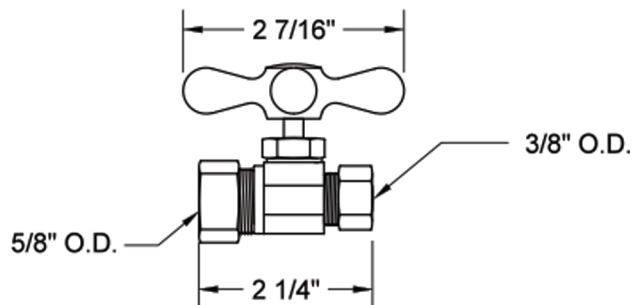

Multi Turn Straight Pattern 5/8" O.D. Compression (Fits 1/2" Copper) x 3/8" O.D. Supply Valve with Cross Handle

Model #: 581X-

FEATURES:

- Straight pattern O.D. compression fit x $3/8$ " O.D. multi turn compression style valve
- $5/8$ " O.D. compression inlet x $3/8$ " O.D. compression outlet
- $5/8$ " O.D. compression fits $1/2$ " copper tubing
- All brass body and stem
- Not available in AB, ACU, BKN, BU, CB, GPH, MBK, PCU, PEW, PG, SB, SC, SCU, SG, ULB, AUB, WH, & JACLO=COLOR

AVAILABLE FINISHES:

Polished Chrome (PCH) Satin Nickel (SN) Polished Nickel (PN)
Oil-Rubbed Bronze (ORB) Polished Brass (PB) Vintage Bronze (VB)

SPECIFICATION DRAWING:

AVAILABLE HANDLES:

COMPLIANCES:

Complies with: ASME A112.18.1-2012/CSA B125.1-12